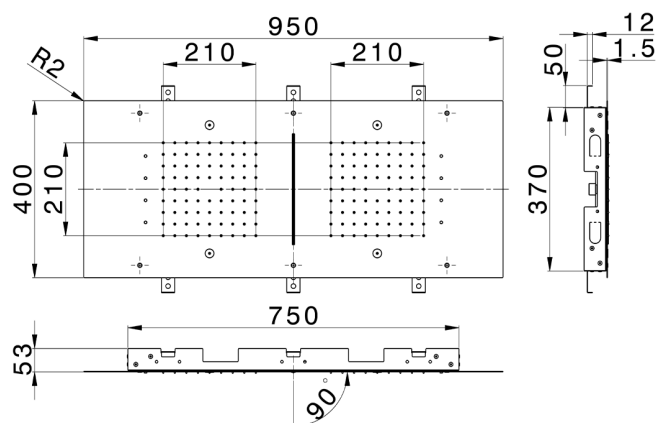

CHARACTERISTICS

2026-04-29