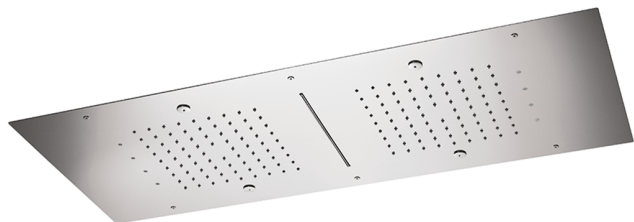

950x400 mm Ceiling showerheads ZEN SHOWER_ZS0C0385

MODEL **ZS0C0385**

950x400 mm Ceiling showerheads, 2 rain, spraying, waterfall, chromotherapy functions, built-in control included, built-in control included, Stainless Steel AISI 304

AVAILABLE FINISHINGS

-  **D1** D1 Brushed Inox
-  **40** 40 Matt Black
-  **4Q** 4Q Matt White
-  **D2** D2 Polished Inox

CHARACTERISTICS

2026-06-13