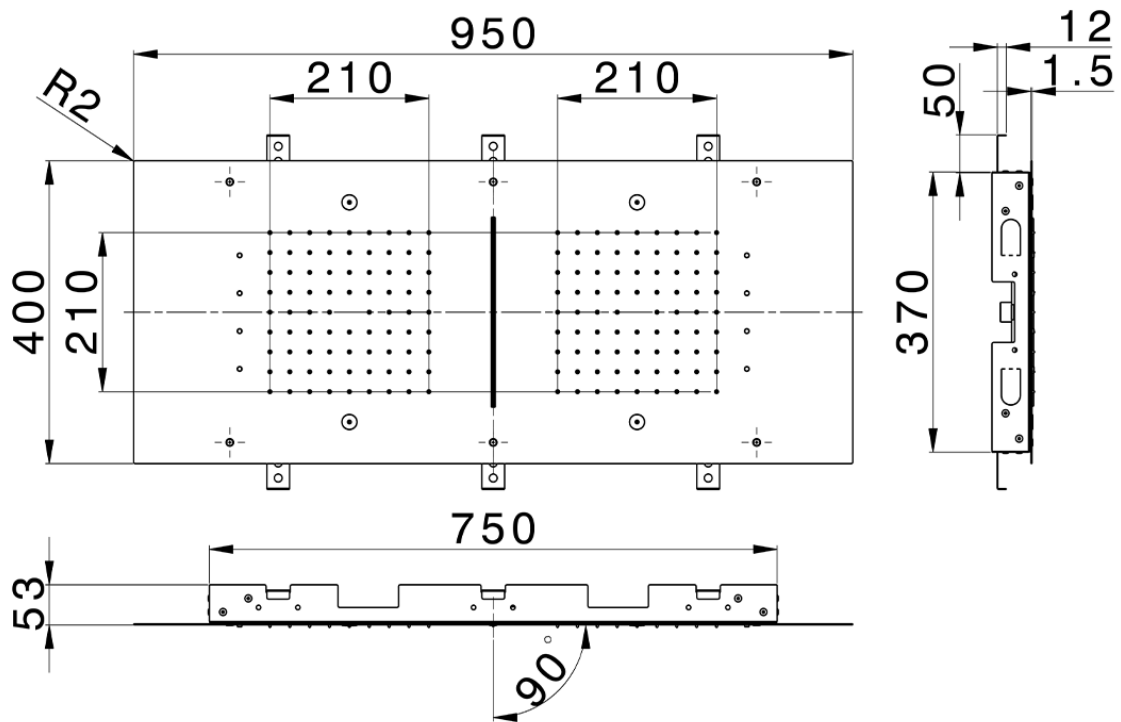

950x400 mm Ceiling showerheads ZEN SHOWER\_ZS0C0385

ZS0C0385

<https://en.cisal.it/950x400-mm-ceiling-showerheads-zen-shower-zs0c0385>

2026-04-28