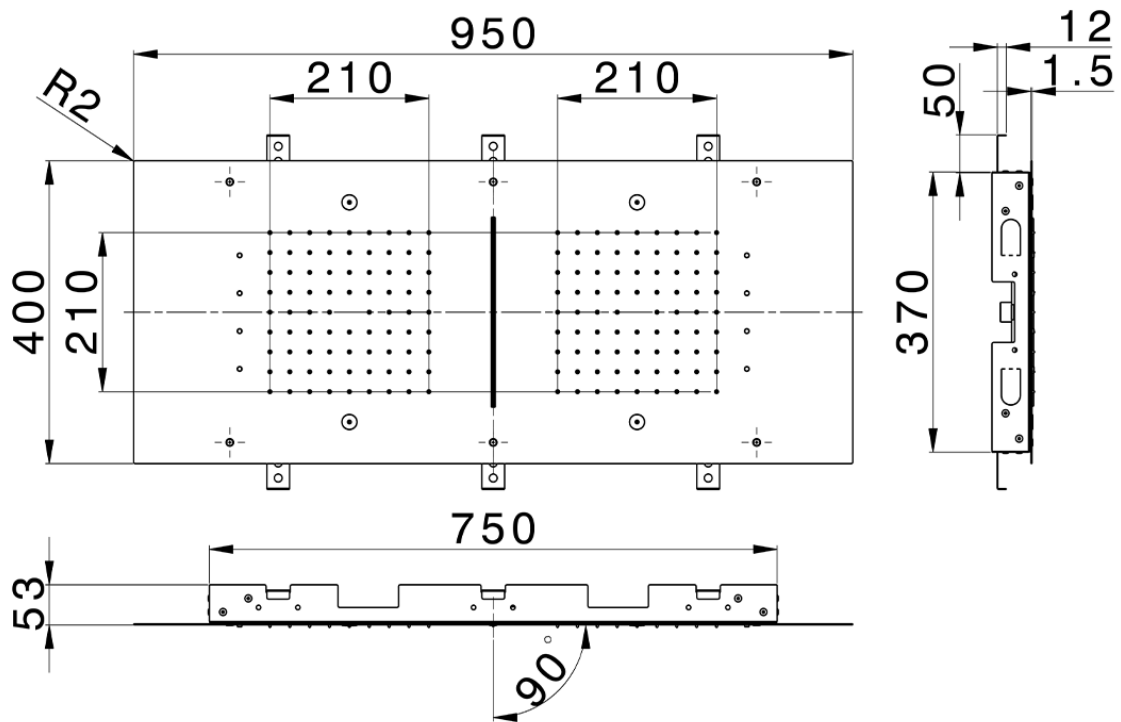

950x400 mm Ceiling showerheads ZEN SHOWER\_ZS0C0385

ZS0C0385

<https://en.cisal.it/950x400-mm-ceiling-showerheads-zen-shower-zs0c0385>

2026-05-19