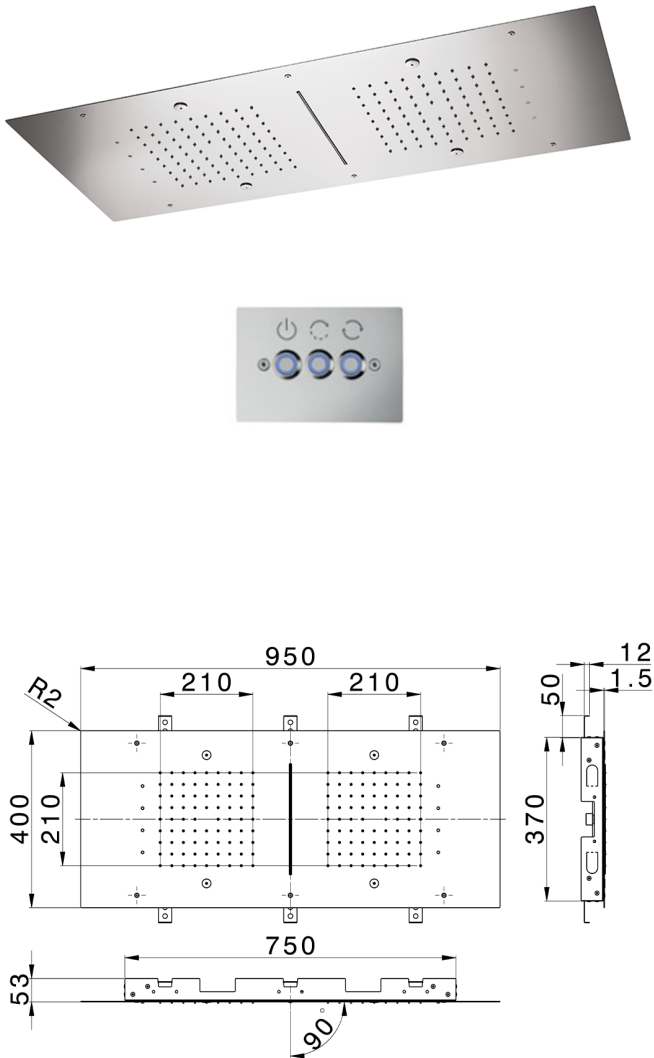

950x400 mm Ceiling showerheads ZEN SHOWER_ZS0C0385

MODEL **ZS0C0385**

950x400 mm Ceiling showerheads, 2 rain, spraying, waterfall, chromotherapy functions, built-in control included, built-in control included, Stainless Steel AISI 304

AVAILABLE FINISHINGS

- **D1** D1 Brushed Inox
- **40** 40 Matt Black
- **4Q** 4Q Matt White
- **D2** D2 Polished Inox

CHARACTERISTICS

2026-05-19