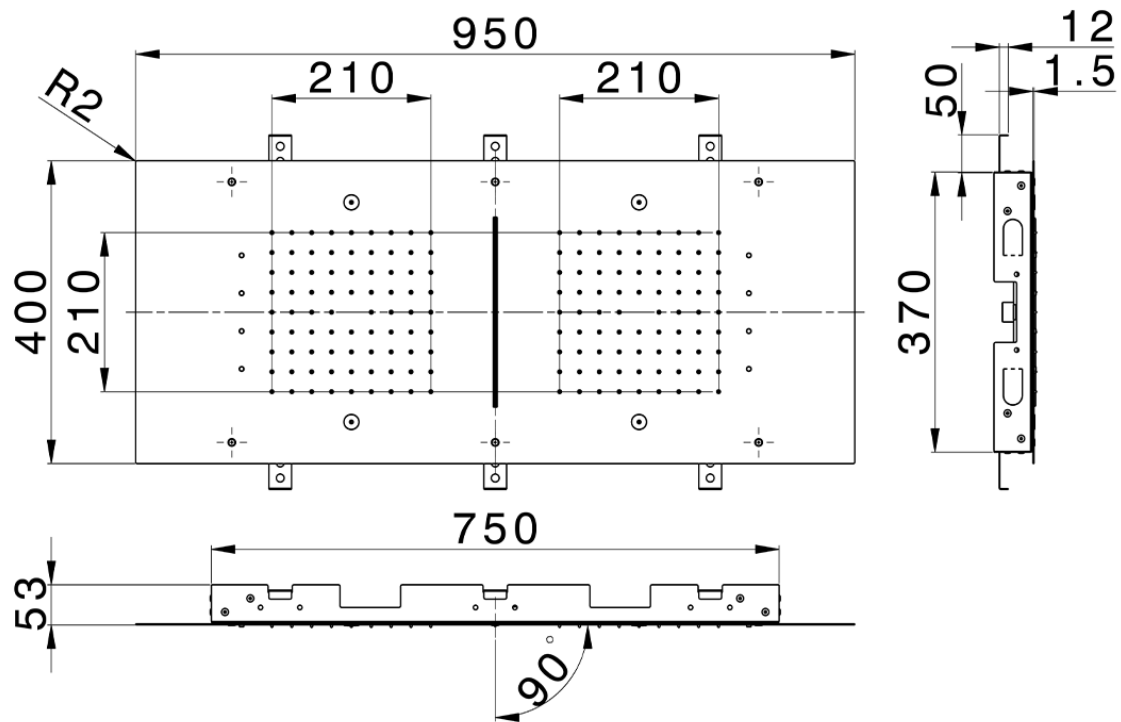

950x400 mm Ceiling showerheads ZEN SHOWER_ZS0C0385

ZS0C0385

<https://en.cisal.it/950x400-mm-ceiling-showerheads-zen-shower-zs0c0385>

2026-06-14