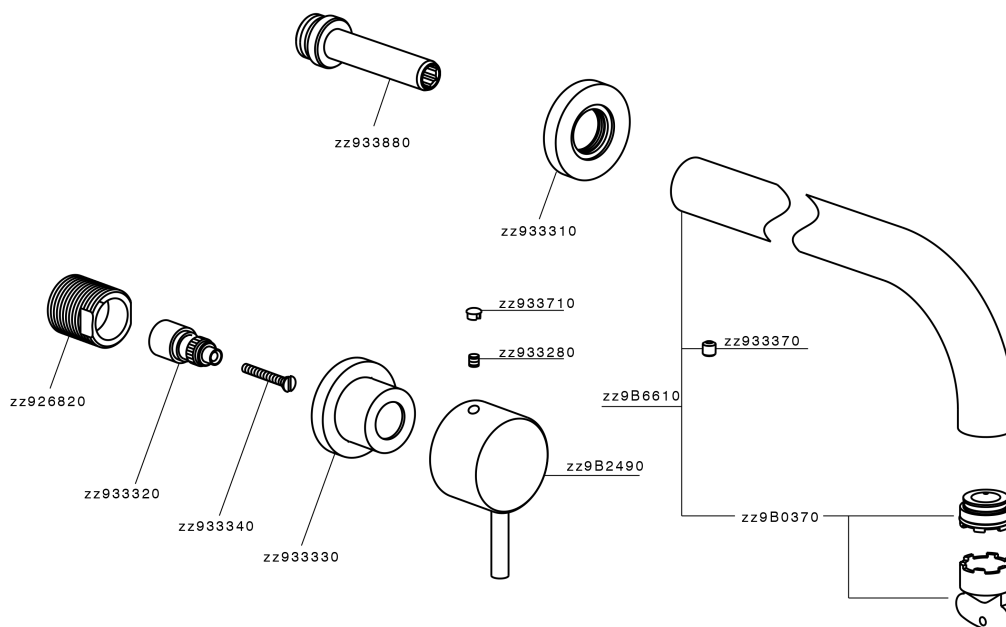

Exposed part for concealed washbasin mixer NUOVA LESS_LN013515

LN013515

<https://en.cisal.it/exposed-part-for-concealed-washbasin-mixer-nuova-less-ln013515>

Concealed washbasin mixer CONCEALED_ZA033511

ZA033511

<https://en.cisal.it/concealed-washbasin-mixer-concealed-za033511>

2024-12-22