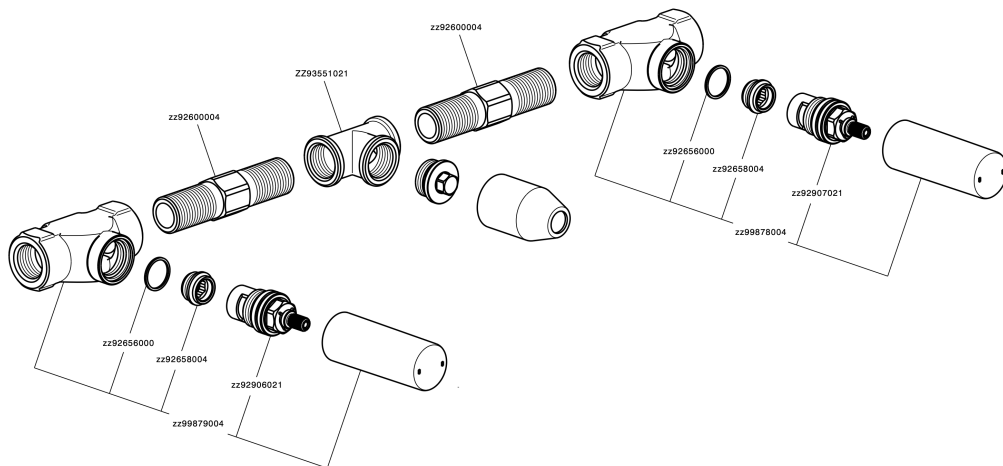

Exposed part for concealed washbasin mixer NUOVA LESS_LN013515

LN013515

<https://en.cisal.it/exposed-part-for-concealed-washbasin-mixer-nuova-less-ln013515>

Concealed washbasin mixer CONCEALED_ZA033511

ZA033511

<https://en.cisal.it/concealed-washbasin-mixer-concealed-za033511>

2024-12-22