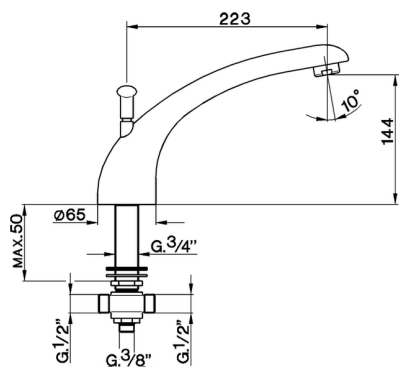

## Deck mounted bath spout COMPONENTS\_ZA002600

MODEL **ZA002600**

Deck mounted bath spout, with automatic diverter

AVAILABLE FINISHINGS

 **21** 21 Chrome

CHARACTERISTICS

2026-06-13