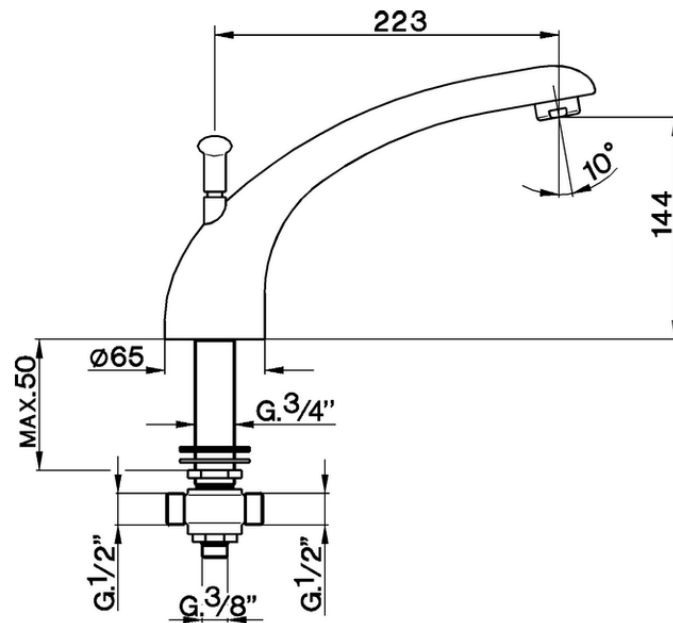

Deck mounted bath spout COMPONENTS_ZA002600

ZA002600

<https://en.cisal.it/deck-mounted-bath-spout-components-za002600>

2026-06-13