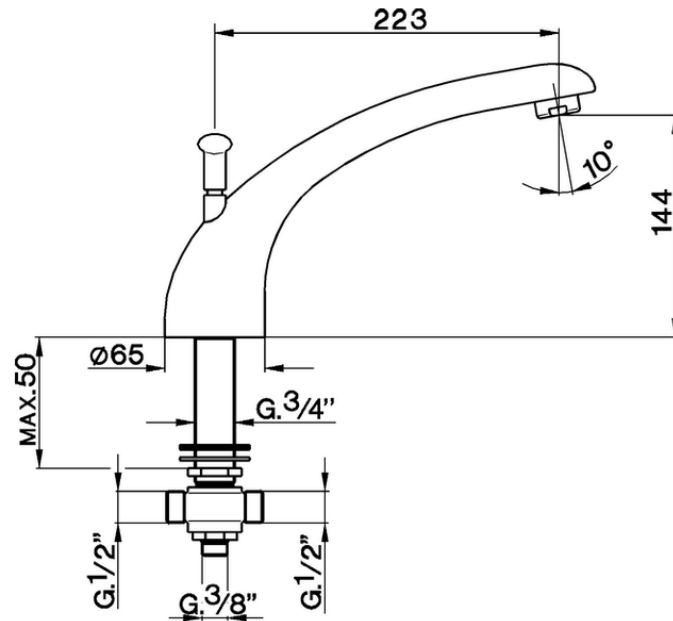

Deck mounted bath spout COMPONENTS_ZA002600

ZA002600

<https://en.cisal.it/deck-mounted-bath-spout-components-za002600>

2026-04-06