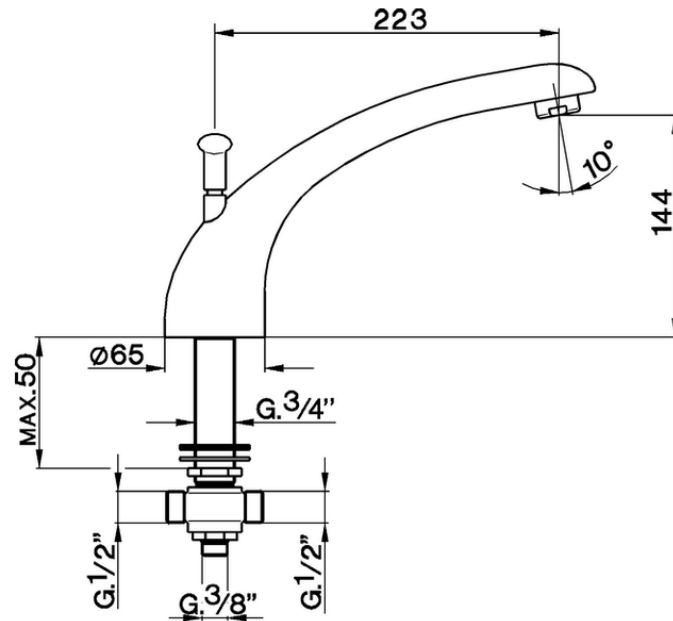

Deck mounted bath spout COMPONENTS_ZA002600

ZA002600

<https://en.cisal.it/deck-mounted-bath-spout-components-za002600>

2026-04-26