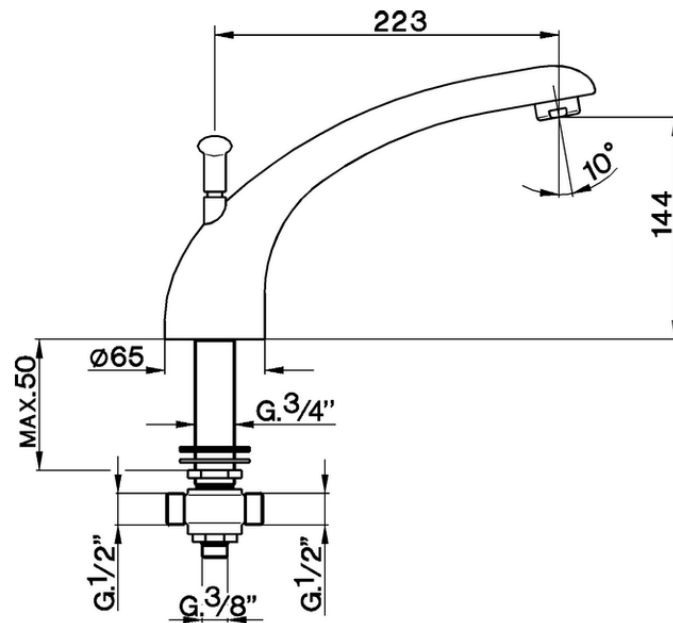

## Deck mounted bath spout COMPONENTS\_ZA002600

ZA002600

<https://en.cisal.it/deck-mounted-bath-spout-components-za002600>

2026-05-17