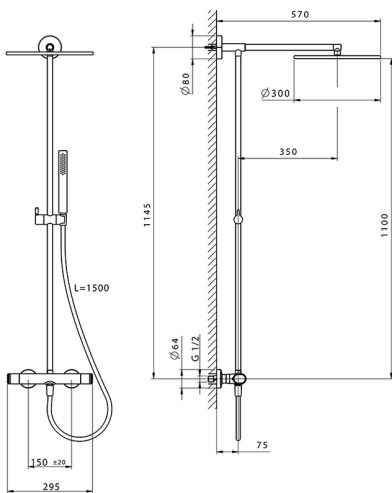

Thermostatic shower column, 2-functions SHOWER COLUMNS_LVC78030

MODEL **LVC78030**

Thermostatic shower column, 2-functions, 2 outlet deviasop, not adjustable riser column, Sliding handshower holder, minimalistic one spray handshower ABS, 300 mm Brass round headshower, 150 cm smooth SUPREME Flexible Hose

AVAILABLE FINISHINGS

-  **21** 21 Chrome
-  **2B** 2B Polished Nickel
-  **2F** 2F Brushed Nickel
-  **40** 40 Matt Black
-  **4Q** 4Q Matt White

CHARACTERISTICS

Cartridge Spare Parts **ZZ96551000**

TMX 25 Thermostatic Valve

DeviaStop

The Cisal Devia Stop technology allows to adjust the water flow and to direct it to the selected output point (overhead soaker, hand shower, etc).

SafeTouch

The Cisal SafeTouch system maintains the mixer body cool to the touch during operation.