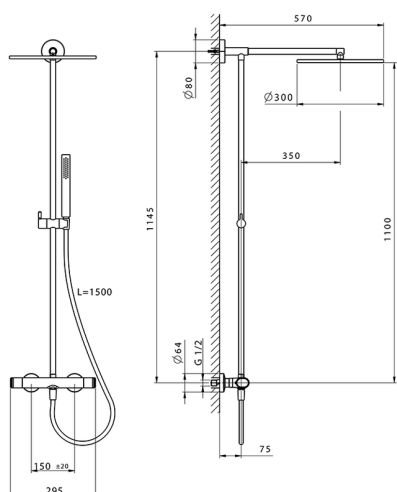

Thermostatic shower column, 2-functions SHOWER COLUMNS_LVC78030

MODEL **LVC78030**

Thermostatic shower column, 2-functions, 2 outlet deviasop, not adjustable riser column, Sliding handshower holder, minimalistic one spray handshower ABS, 300 mm Brass round headshower, 150 cm smooth SUPREME Flexible Hose

AVAILABLE FINISHINGS

-  **21** 21 Chrome
-  **2B** 2B Polished Nickel
-  **2F** 2F Brushed Nickel
-  **40** 40 Matt Black
-  **4Q** 4Q Matt White

CHARACTERISTICS

Cartridge Spare Parts **ZZ96551000**

TMX 25 Thermostatic Valve

DeviaStop

The Cisal Devia Stop technology allows to adjust the water flow and to direct it to the selected output point (overhead soaker, hand shower, etc).

SafeTouch

The Cisal SafeTouch system maintains the mixer body cool to the touch during operation.