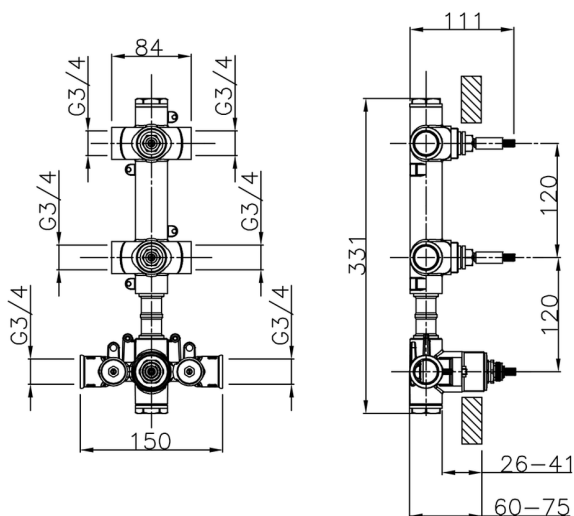

Cover Part for 2 Function Concealed Thermo Valve WELLNESS_SM01V200

MODEL **SM01V200**

Cover Part for 2 Function Concealed Thermo Valve, for item ZA01V200

AVAILABLE FINISHINGS

-  **21** 21 Chrome
-  **2B** 2B Polished Nickel
-  **40** 40 Matt Black
-  **4Q** 4Q Matt White

2 Function Concealed Thermostatic Valve CONCEALED_ZA01V200

MODEL **ZA01V200**

2 Function Concealed Thermostatic Valve

AVAILABLE FINISHINGS

 **04** 04 Without finishing

CHARACTERISTICS

Concealed **1**
 Cartridge Spare Parts **23.51A.HF**
HF Thermostatic Valve