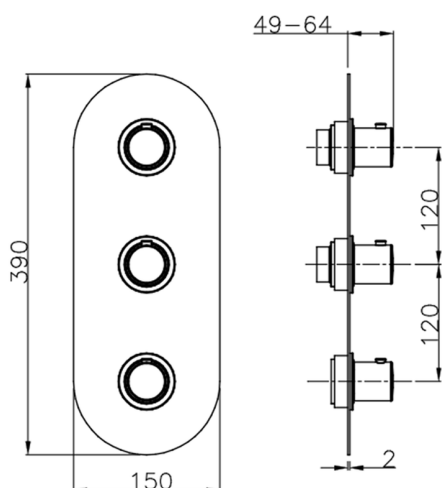

Cover Part for 2 Function Concealed Thermo Valve WELLNESS_SM01V200

MODEL **SM01V200**

Cover Part for 2 Function Concealed Thermo Valve, for item ZA01V200

AVAILABLE FINISHINGS

-  **21** 21 Chrome
-  **2B** 2B Polished Nickel
-  **40** 40 Matt Black
-  **4Q** 4Q Matt White

CHARACTERISTICS

Installation **Concealed**
 Required concealed parts **ZA01V200**

Thermostatic

The Cisal thermostatic is your personal water manager, helping you to handle, control and save water and energy.

2 Function Concealed Thermostatic Valve CONCEALED_ZA01V200

MODEL **ZA01V200**

2 Function Concealed Thermostatic Valve

AVAILABLE FINISHINGS

 **04** 04 Without finishing

CHARACTERISTICS

Concealed **1**
 Cartridge Spare Parts **23.51A.HF**
HF Thermostatic Valve