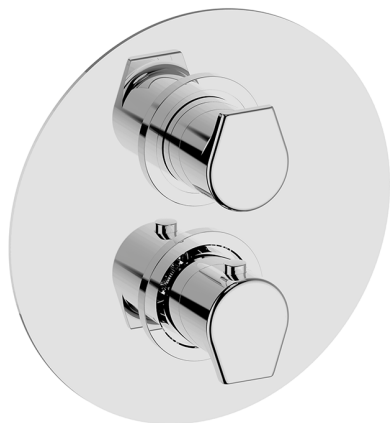

Exposed part for con.thermo.shower valve, 2-outlet ROCK&ROLL_RK018100

MODEL **RK018100**

Exposed part for con.thermo.shower valve,
2-outlet,with 2 outlet deviastop,without concealed
part,for item ZA018101

AVAILABLE FINISHINGS

-  **21** 21 Chrome
-  **2F** 2F Brushed Nickel
-  **40** 40 Matt Black

CHARACTERISTICS

Installation **Concealed**
Required concealed parts **ZA018101**

Thermostatic

The Cisal thermostatic is your personal water manager, helping you to handle, control and save water and energy.

Concealed thermostatic shower valve, 2-outlets CONCEALED_ZA018101

MODEL **ZA018101**

Concealed thermostatic shower valve, 2-outlets, with 1/2" 2 outlet devia stop cartridge, without trim kit

AVAILABLE FINISHINGS

CHARACTERISTICS

Concealed **1**
Cartridge Spare Parts **24.04A.PP**

8x20 Plus P Thermostatic Valve

Piastra/Plate/Plaque/Platte/Placa

2-3mm: XX 25-40 YY 76-91

10 mm: XX 16-31 YY 65-80

DeviaStop

The Cisal Devia Stop technology allows to adjust the water flow and to direct it to the selected output point (overhead soaker, hand shower, etc).