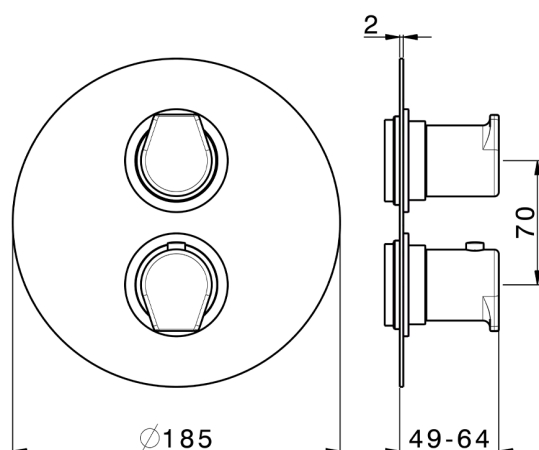

CHARACTERISTICS

Installation **Concealed**
Required concealed parts **ZA018101**

Thermostatic

The Cisal thermostatic is your personal water manager, helping you to handle, control and save water and energy.