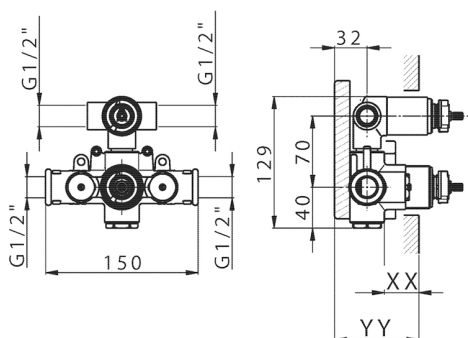

Concealed thermostatic shower valve, 2-outlets CONCEALED_ZA018101

MODEL **ZA018101**

Concealed thermostatic shower valve, 2-outlets, with 1/2" 2 outlet devia stop cartridge, without trim kit

AVAILABLE FINISHINGS

CHARACTERISTICS

Concealed **1**
Cartridge Spare Parts **24.04A.PP**

8x20 Plus P Thermostatic Valve

Piastra/Plate/Plaque/Platte/Placa

2-3mm: XX 25-40 YY 76-91

10 mm: XX 16-31 YY 65-80

DeviaStop

The Cisal Devia Stop technology allows to adjust the water flow and to direct it to the selected output point (overhead soaker, hand shower, etc).