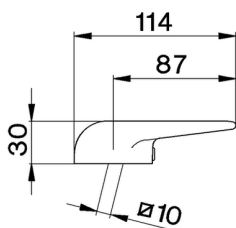

Lever for single lever mixer 'EO' SPARE PARTS_ZZ928660

MODEL **ZZ928660**

Lever for single lever mixer 'EO'

AVAILABLE FINISHINGS

CHARACTERISTICS

2026-04-29