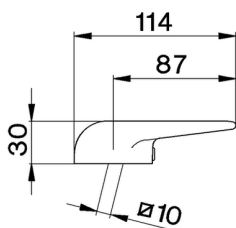

Lever for single lever mixer 'EO' SPARE PARTS_ZZ928660

MODEL **ZZ928660**

Lever for single lever mixer 'EO'

AVAILABLE FINISHINGS

CHARACTERISTICS

2026-05-01