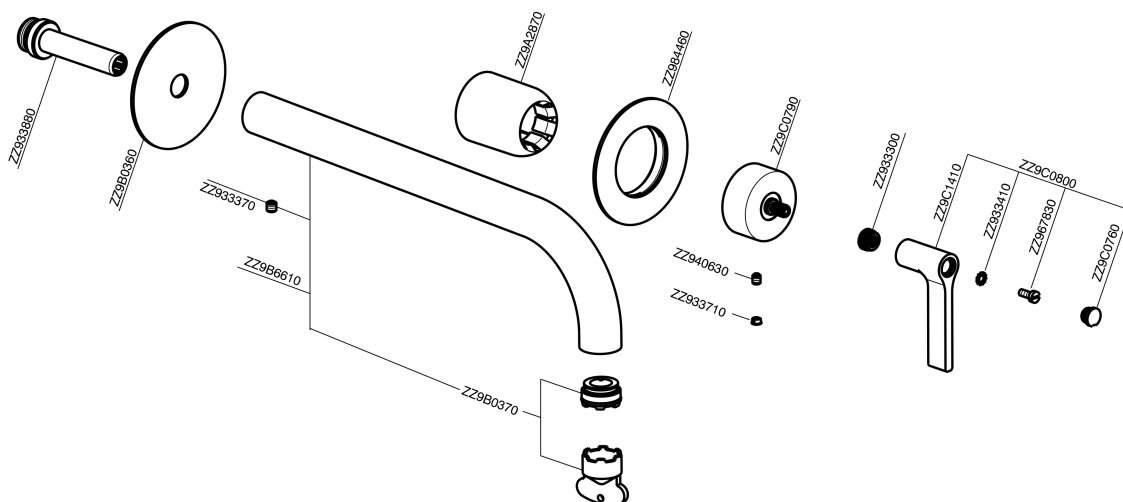

**Exposed part for single lever washbasin valve GRACE\_GC005512**

GC005512

<https://en.cisal.it/exposed-part-for-single-lever-washbasin-valve-grace-gc005512>

2026-06-14