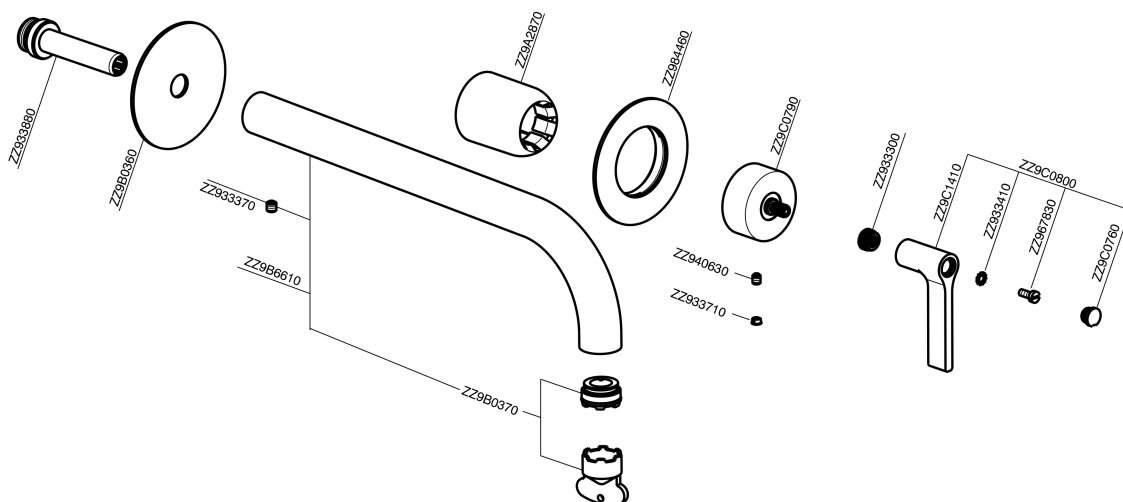

Exposed part for single lever washbasin valve GRACE_GC005512

GC005512

<https://en.cisal.it/exposed-part-for-single-lever-washbasin-valve-grace-gc005512>

2026-04-06