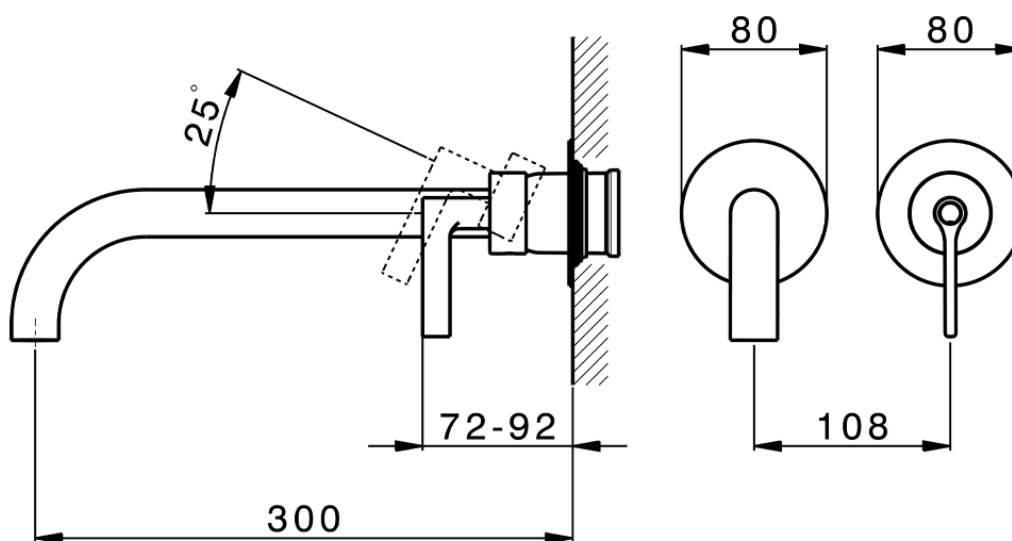

## Exposed part for single lever washbasin valve GRACE\_GC005512

GC005512

<https://en.cisal.it/exposed-part-for-single-lever-washbasin-valve-grace-gc005512>

2026-06-14