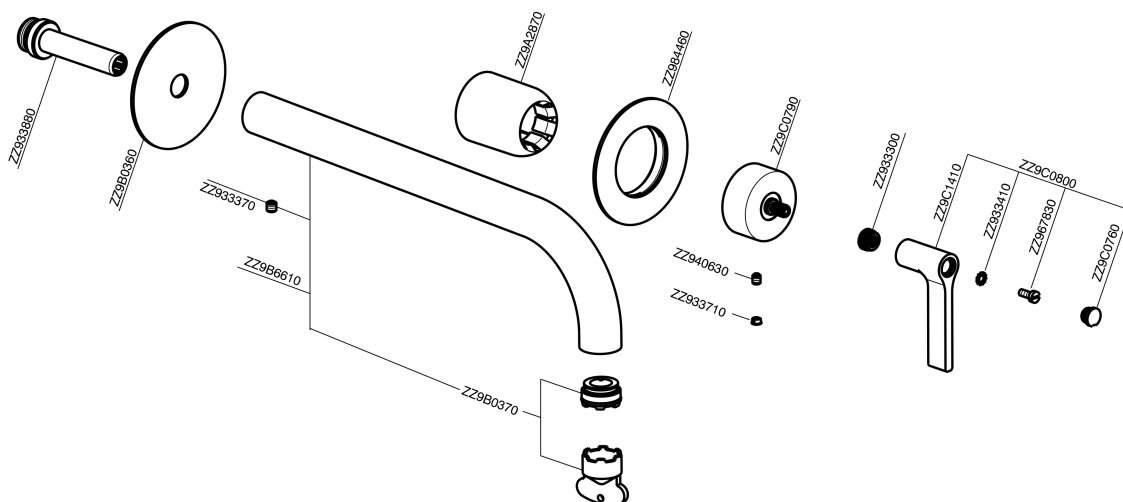

Exposed part for single lever washbasin valve GRACE_GC005512

GC005512

<https://en.cisal.it/exposed-part-for-single-lever-washbasin-valve-grace-gc005512>

2026-04-26