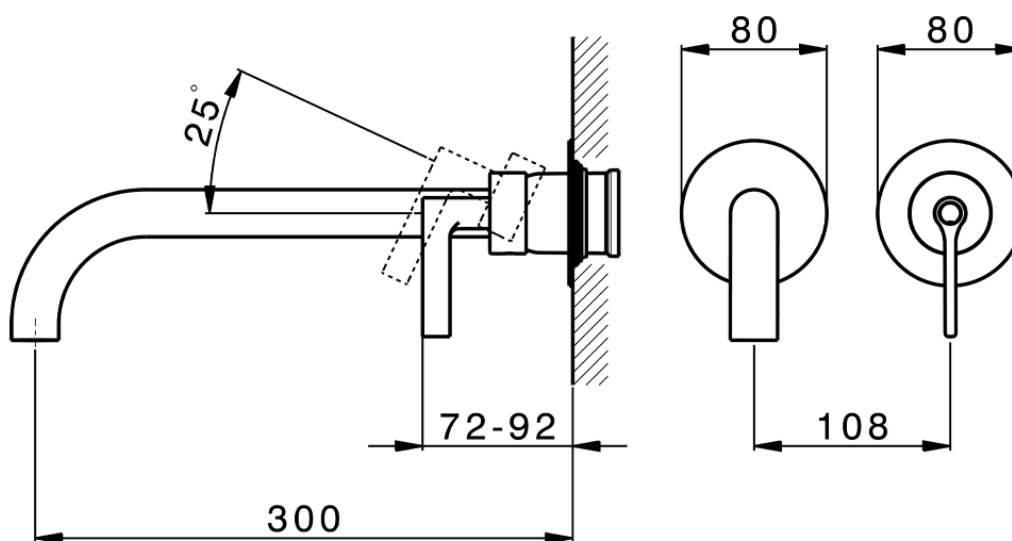

Exposed part for single lever washbasin valve GRACE_GC005512

GC005512

<https://en.cisal.it/exposed-part-for-single-lever-washbasin-valve-grace-gc005512>

2026-05-17