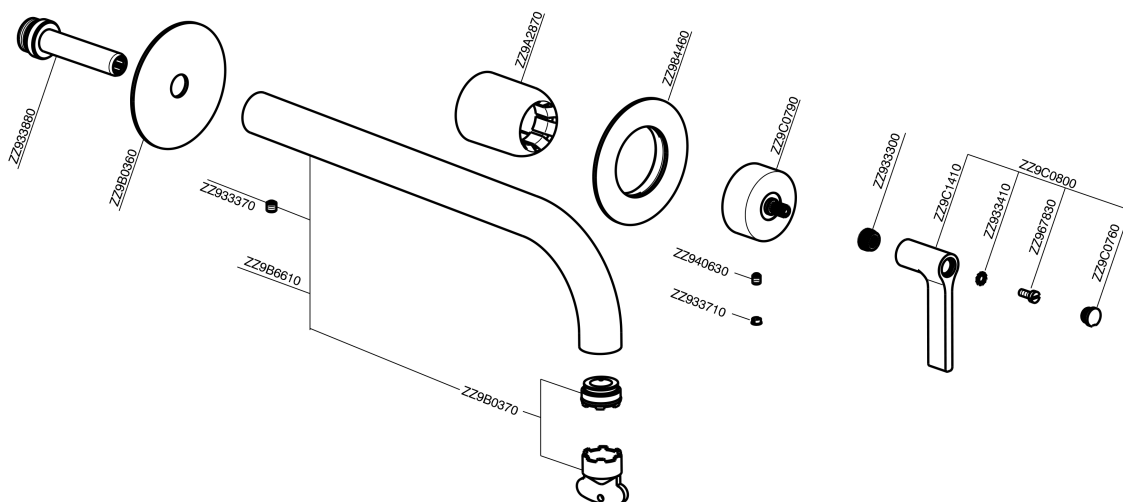

## Exposed part for single lever washbasin valve GRACE\_GC005512

MODEL **GC005512**

Exposed part for single lever washbasin valve, without concealed part, spout L.300 mm, for item Easy-Box ZA002450-ZA025510

### CHARACTERISTICS

Installation **Concealed**  
 Required concealed parts **ZA002450**

## Exposed part for single lever washbasin valve GRACE\_GC005512

GC005512

<https://en.cisal.it/exposed-part-for-single-lever-washbasin-valve-grace-gc005512>

2026-04-07