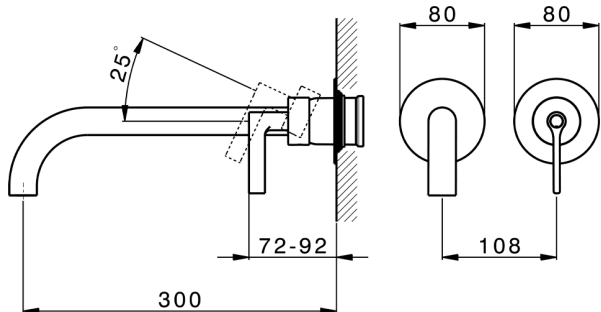

## Exposed part for single lever washbasin valve GRACE\_GC005512

MODEL **GC005512**

Exposed part for single lever washbasin valve, without concealed part, spout L.300 mm, for item Easy-Box ZA002450-ZA025510

## Exposed part for single lever washbasin valve GRACE\_GC005512

GC005512

<https://en.cisal.it/exposed-part-for-single-lever-washbasin-valve-grace-gc005512>

2026-04-07