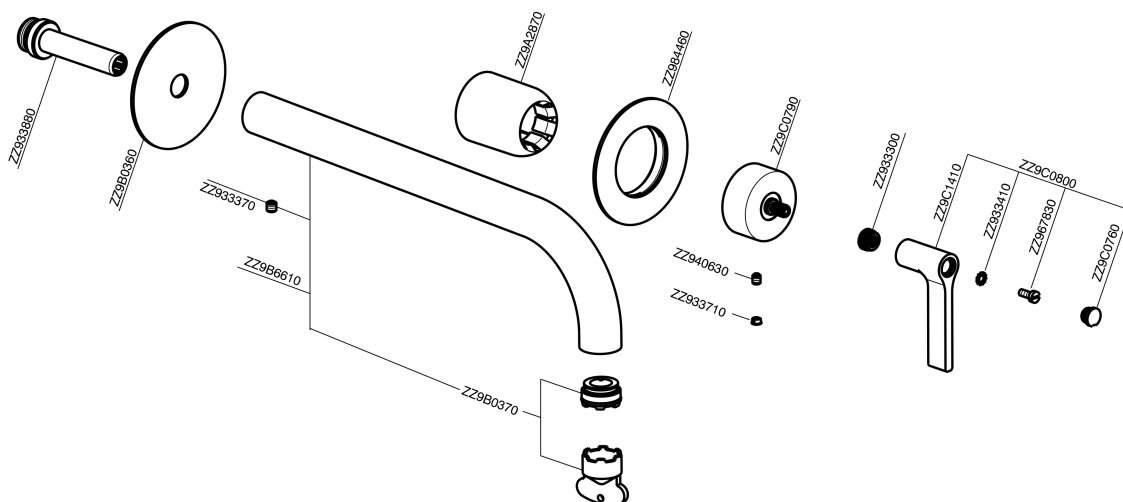

## Exposed part for single lever washbasin valve GRACE\_GC005512

GC005512

<https://en.cisal.it/exposed-part-for-single-lever-washbasin-valve-grace-gc005512>

2026-06-06