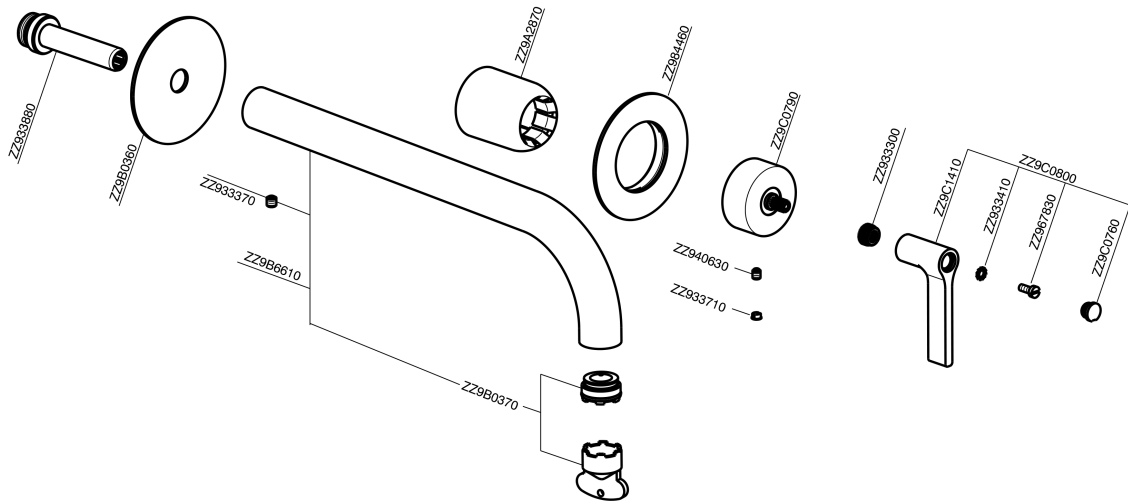

Exposed part for single lever washbasin valve GRACE_GC005512

GC005512

<https://en.cisal.it/exposed-part-for-single-lever-washbasin-valve-grace-gc005512>

2026-06-26