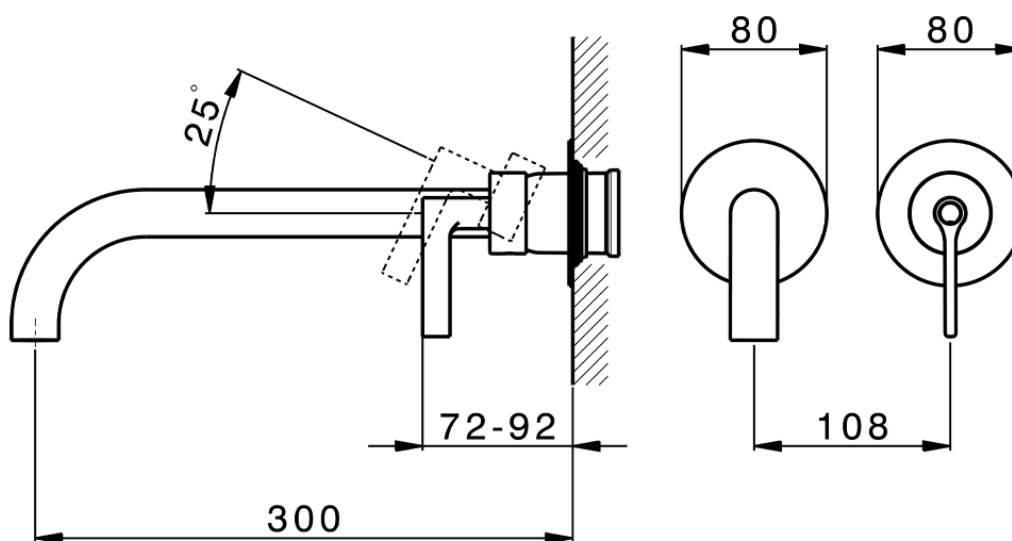

Exposed part for single lever washbasin valve GRACE_GC005512

GC005512

<https://en.cisal.it/exposed-part-for-single-lever-washbasin-valve-grace-gc005512>

2026-06-14