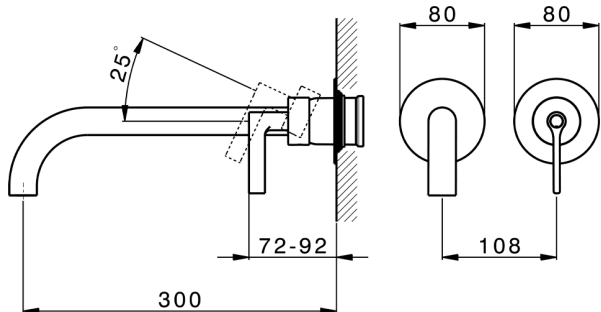

Exposed part for single lever washbasin valve GRACE_GC005512

MODEL **GC005512**

Exposed part for single lever washbasin valve, without concealed part, spout L.300 mm, for item Easy-Box ZA002450-ZA025510

Installation **Concealed**
 Required concealed parts **ZA002450**

Exposed part for single lever washbasin valve GRACE_GC005512

GC005512

<https://en.cisal.it/exposed-part-for-single-lever-washbasin-valve-grace-gc005512>