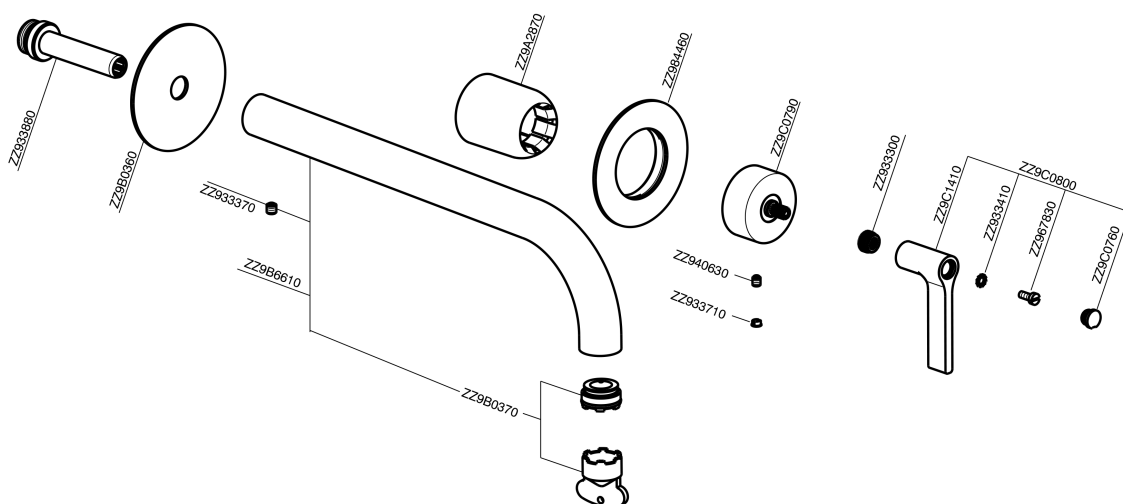

Exposed part for single lever washbasin valve GRACE_GC005512

MODEL **GC005512**

Exposed part for single lever washbasin valve, without concealed part, spout L.300 mm, for item Easy-Box ZA002450-ZA025510

Installation **Concealed**
 Required concealed parts **ZA002450**

Exposed part for single lever washbasin valve GRACE_GC005512

GC005512

<https://en.cisal.it/exposed-part-for-single-lever-washbasin-valve-grace-gc005512>