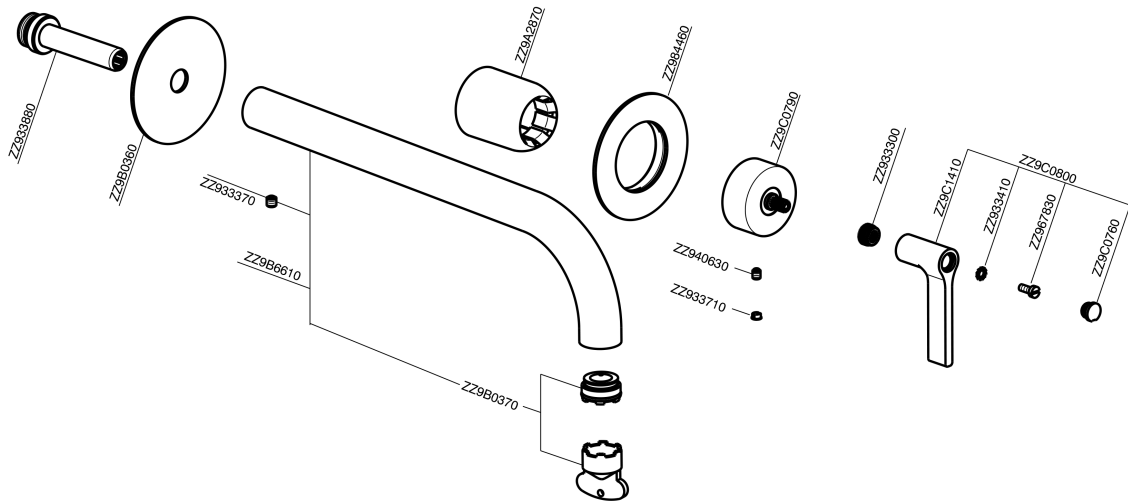

Exposed part for single lever washbasin valve GRACE_GC005512

MODEL **GC005512**

Exposed part for single lever washbasin valve, without concealed part, spout L.300 mm, for item Easy-Box ZA002450-ZA025510

Installation **Concealed**
 Required concealed parts **ZA002450**

Exposed part for single lever washbasin valve GRACE_GC005512

GC005512

<https://en.cisal.it/exposed-part-for-single-lever-washbasin-valve-grace-gc005512>