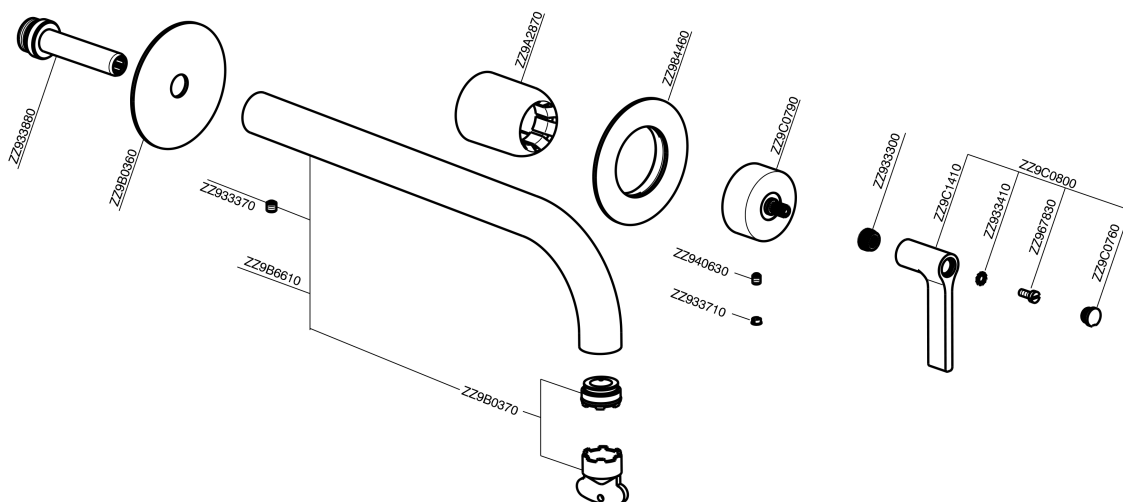

Exposed part for single lever washbasin valve GRACE_GC005512

MODEL **GC005512**

Exposed part for single lever washbasin valve, without concealed part, spout L.300 mm, for item Easy-Box ZA002450-ZA025510

Installation **Concealed**
 Required concealed parts **ZA002450**

Exposed part for single lever washbasin valve GRACE_GC005512

GC005512

<https://en.cisal.it/exposed-part-for-single-lever-washbasin-valve-grace-gc005512>