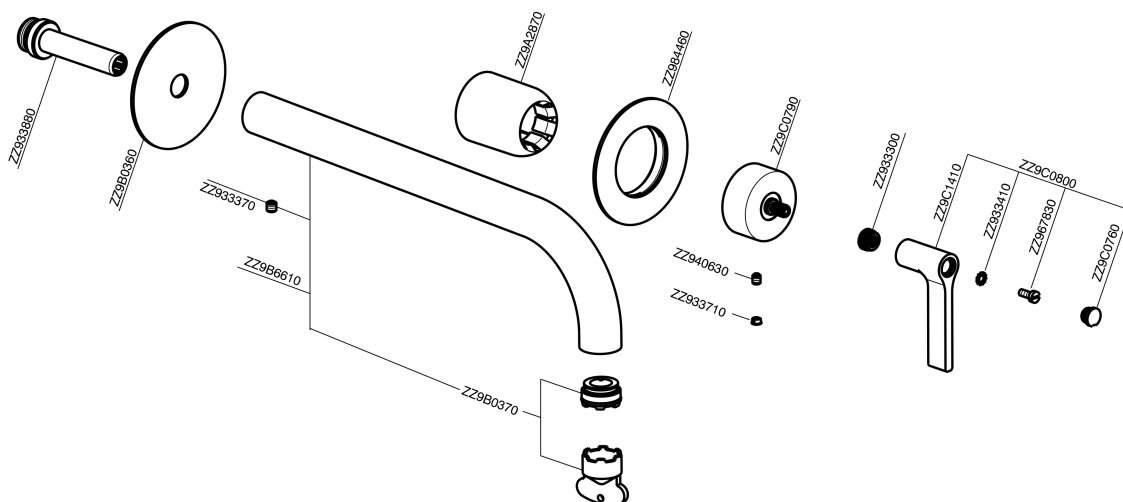

Exposed part for single lever washbasin valve GRACE_GC005512

GC005512

<https://en.cisal.it/exposed-part-for-single-lever-washbasin-valve-grace-gc005512>

2026-05-17