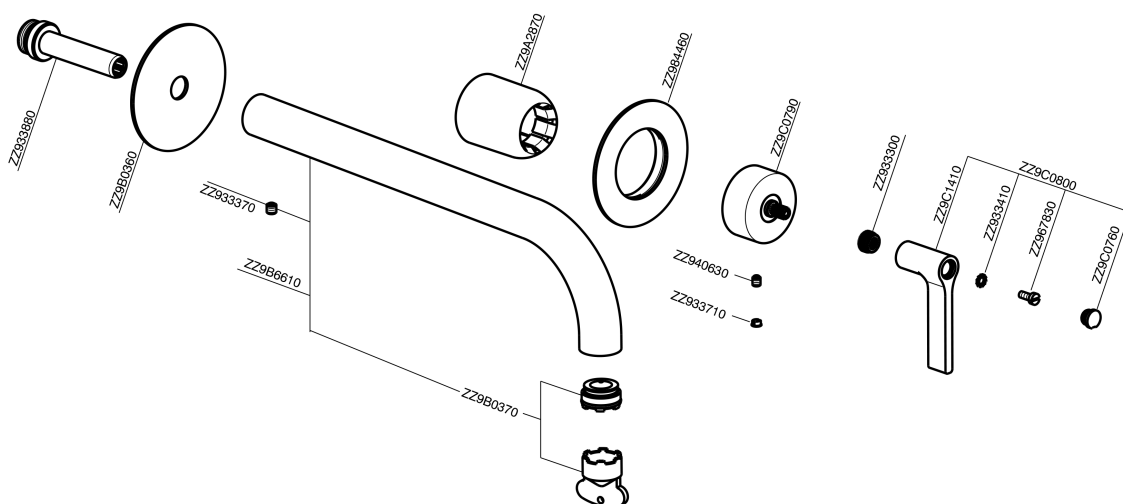

Exposed part for single lever washbasin valve GRACE_GC005512

GC005512

<https://en.cisal.it/exposed-part-for-single-lever-washbasin-valve-grace-gc005512>

2026-04-27