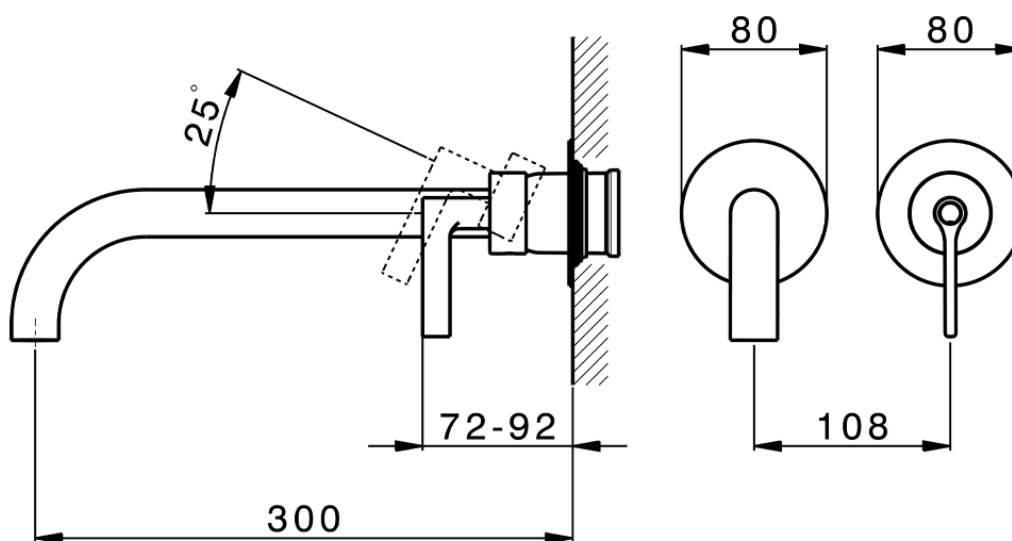

## Exposed part for single lever washbasin valve GRACE\_GC005512

GC005512

<https://en.cisal.it/exposed-part-for-single-lever-washbasin-valve-grace-gc005512>

2026-04-27