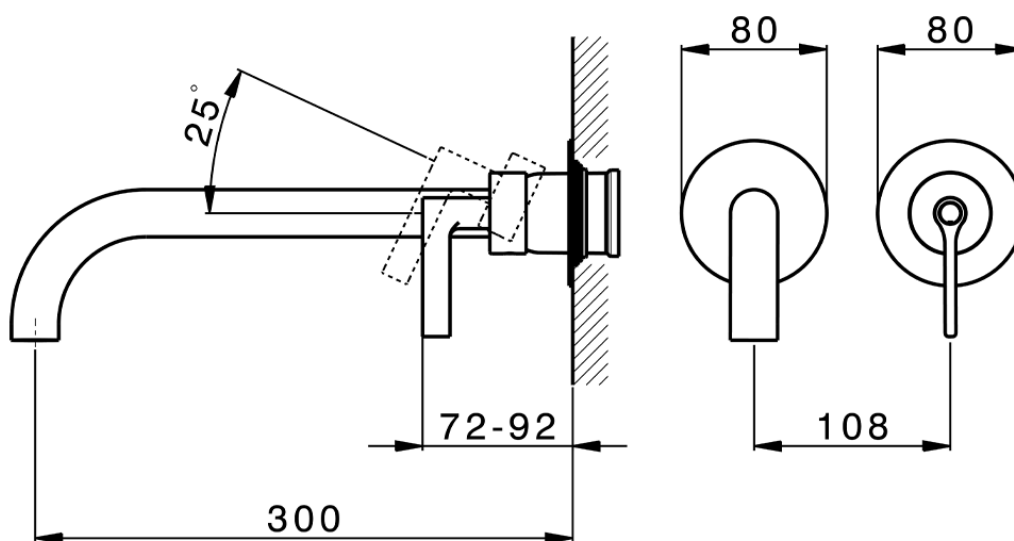

Exposed part for single lever washbasin valve GRACE_GC005512

GC005512

<https://en.cisal.it/exposed-part-for-single-lever-washbasin-valve-grace-gc005512>

2026-04-06