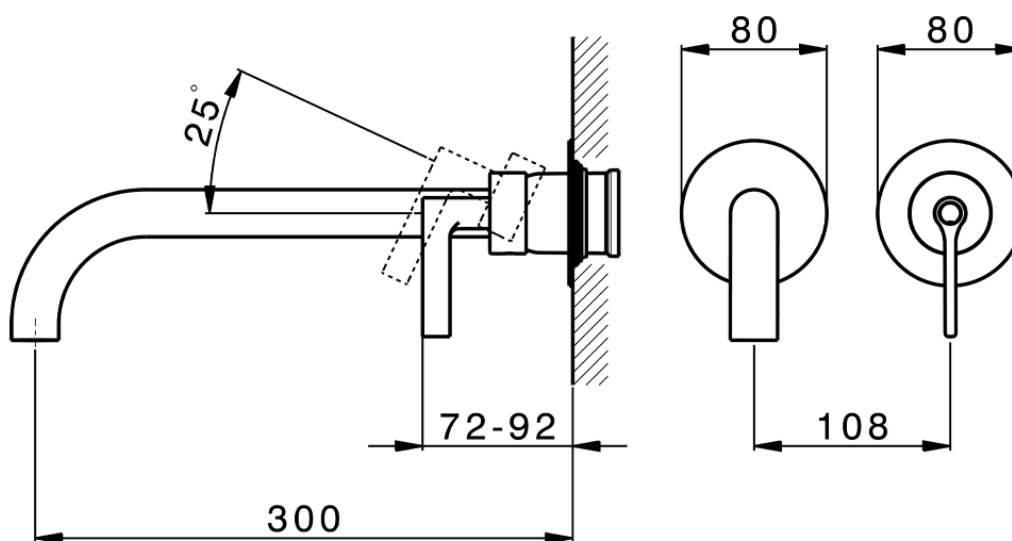

## Exposed part for single lever washbasin valve GRACE\_GC005512

GC005512

<https://en.cisal.it/exposed-part-for-single-lever-washbasin-valve-grace-gc005512>

2026-04-26