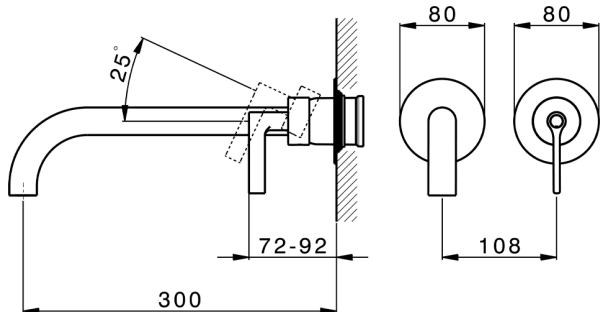

## Exposed part for single lever washbasin valve GRACE\_GC005512

MODEL **GC005512**

Exposed part for single lever washbasin valve, without concealed part, spout L.300 mm, for item Easy-Box ZA002450-ZA025510

## Exposed part for single lever washbasin valve GRACE\_GC005512

GC005512

<https://en.cisal.it/exposed-part-for-single-lever-washbasin-valve-grace-gc005512>

2026-04-06