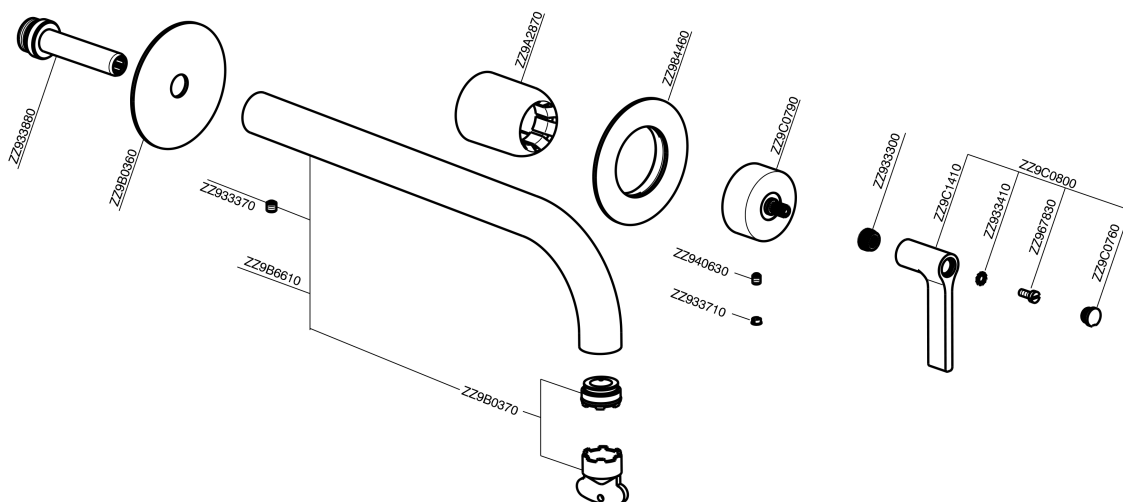

## Exposed part for single lever washbasin valve GRACE\_GC005512

MODEL **GC005512**

Exposed part for single lever washbasin valve, without concealed part, spout L.300 mm, for item Easy-Box ZA002450-ZA025510

### CHARACTERISTICS

Installation **Concealed**

Required concealed parts **ZA002450**

## Exposed part for single lever washbasin valve GRACE\_GC005512

GC005512

<https://en.cisal.it/exposed-part-for-single-lever-washbasin-valve-grace-gc005512>

2026-04-06