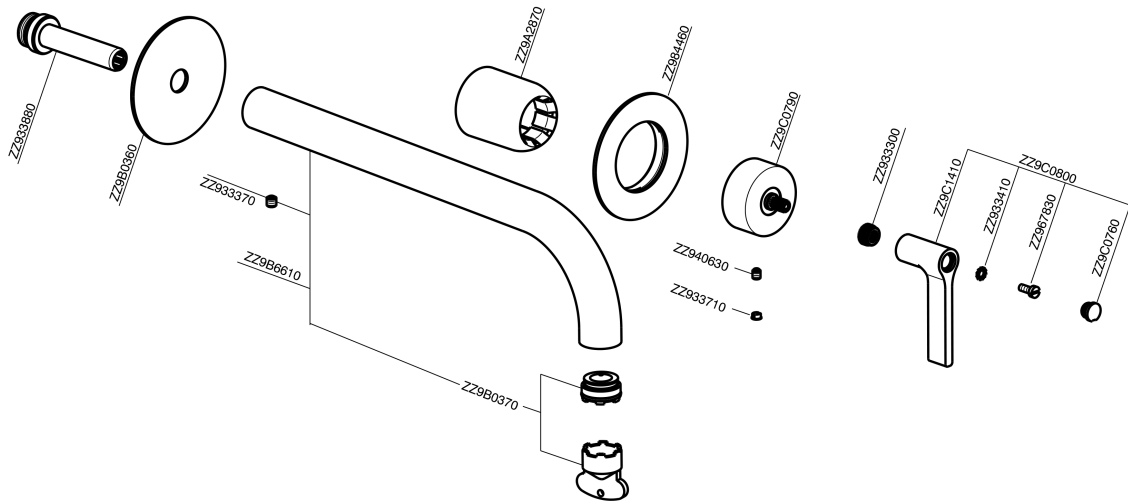

Exposed part for single lever washbasin valve GRACE_GC005512

GC005512

<https://en.cisal.it/exposed-part-for-single-lever-washbasin-valve-grace-gc005512>

2026-06-13