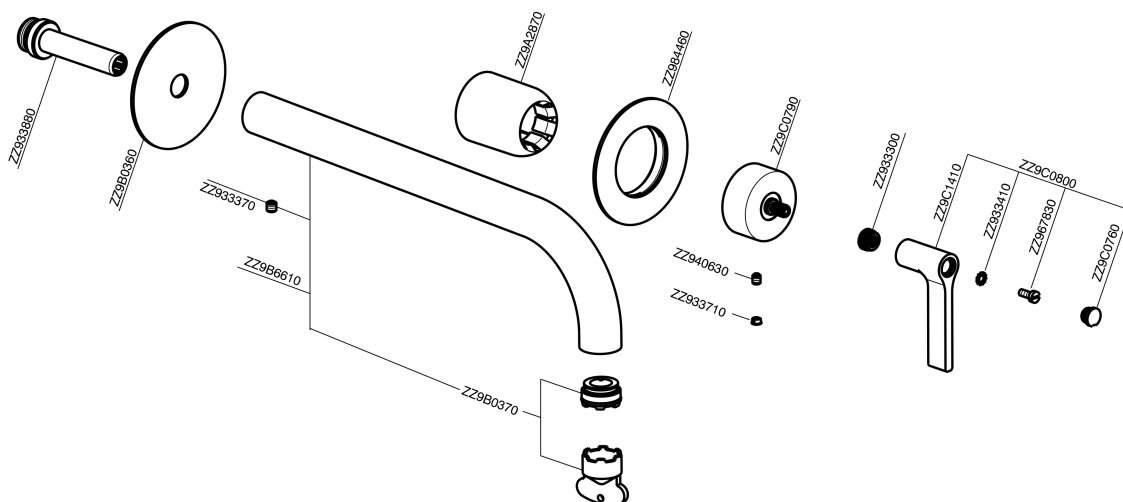

**Exposed part for single lever washbasin valve GRACE\_GC005512**

GC005512

<https://en.cisal.it/exposed-part-for-single-lever-washbasin-valve-grace-gc005512>

2026-04-26