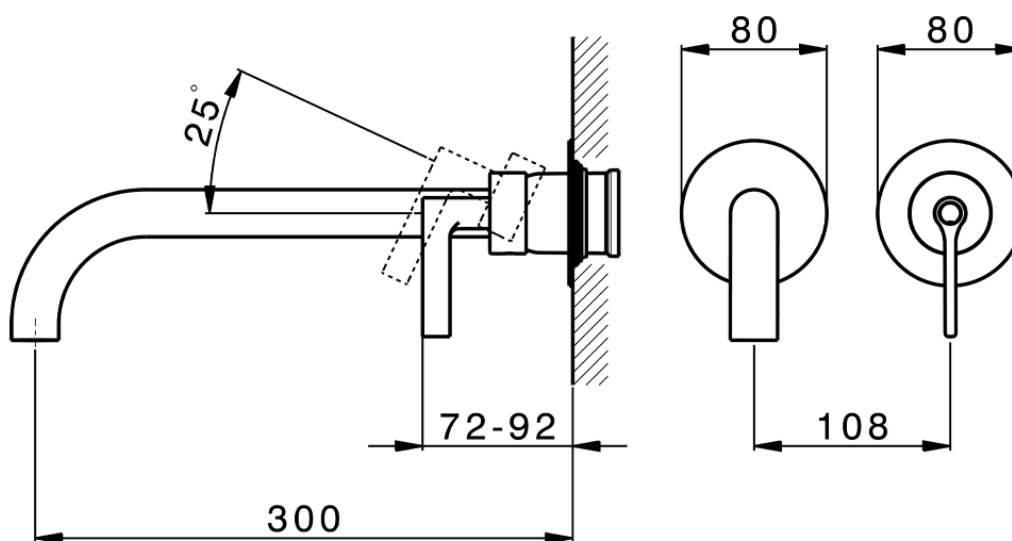

Exposed part for single lever washbasin valve GRACE_GC005512

GC005512

<https://en.cisal.it/exposed-part-for-single-lever-washbasin-valve-grace-gc005512>

2026-06-13