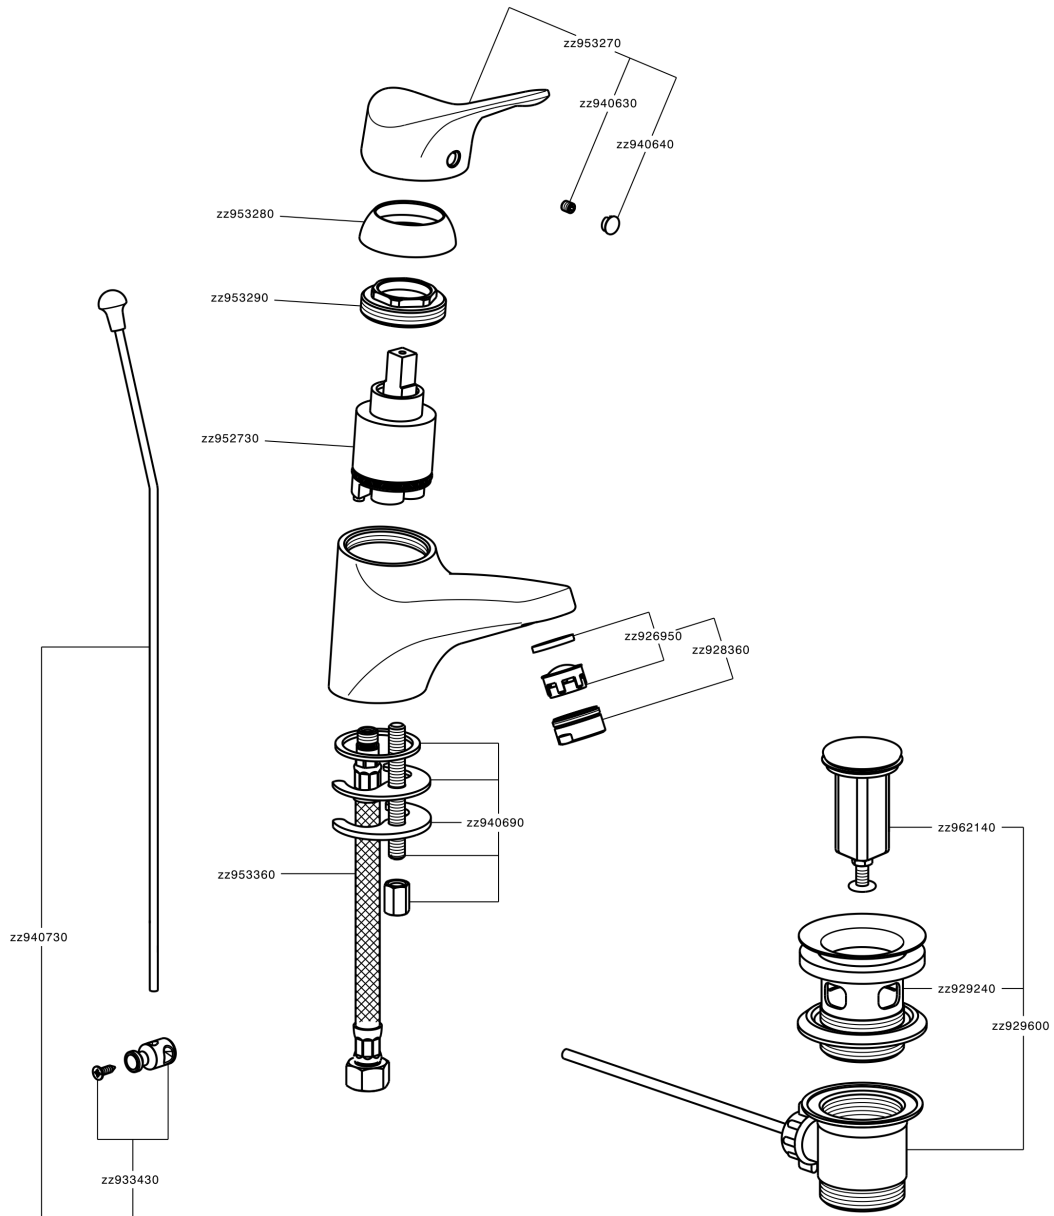

Single lever washbasin mixer MITO3_M3000510

MODEL **M3000510**

Single lever washbasin mixer, with automatic 1"1/4 automatic pop-up waste, G.3/8" stainless steel flexible hoses

AVAILABLE FINISHINGS

21 21 Chrome

CHARACTERISTICS

Cartridge Spare Parts **ZZ95273000**

40 mm Cartridge

Single lever washbasin mixer MITO3_M3000510

M3000510

<https://en.cisal.it/single-lever-washbasin-mixer-mito3-m3000510>

2026-04-28