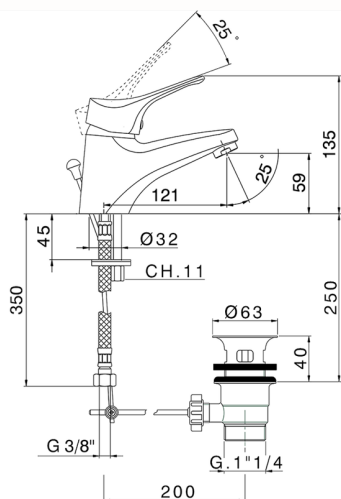

Single lever washbasin mixer MITO3_M3000510

MODEL **M3000510**

Single lever washbasin mixer, with automatic 1"1/4 automatic pop-up waste, G.3/8" stainless steel flexible hoses

AVAILABLE FINISHINGS

21 21 Chrome

CHARACTERISTICS

Cartridge Spare Parts **ZZ95273000**

40 mm Cartridge

Single lever washbasin mixer MITO3_M3000510

M3000510

<https://en.cisal.it/single-lever-washbasin-mixer-mito3-m3000510>

2026-04-28