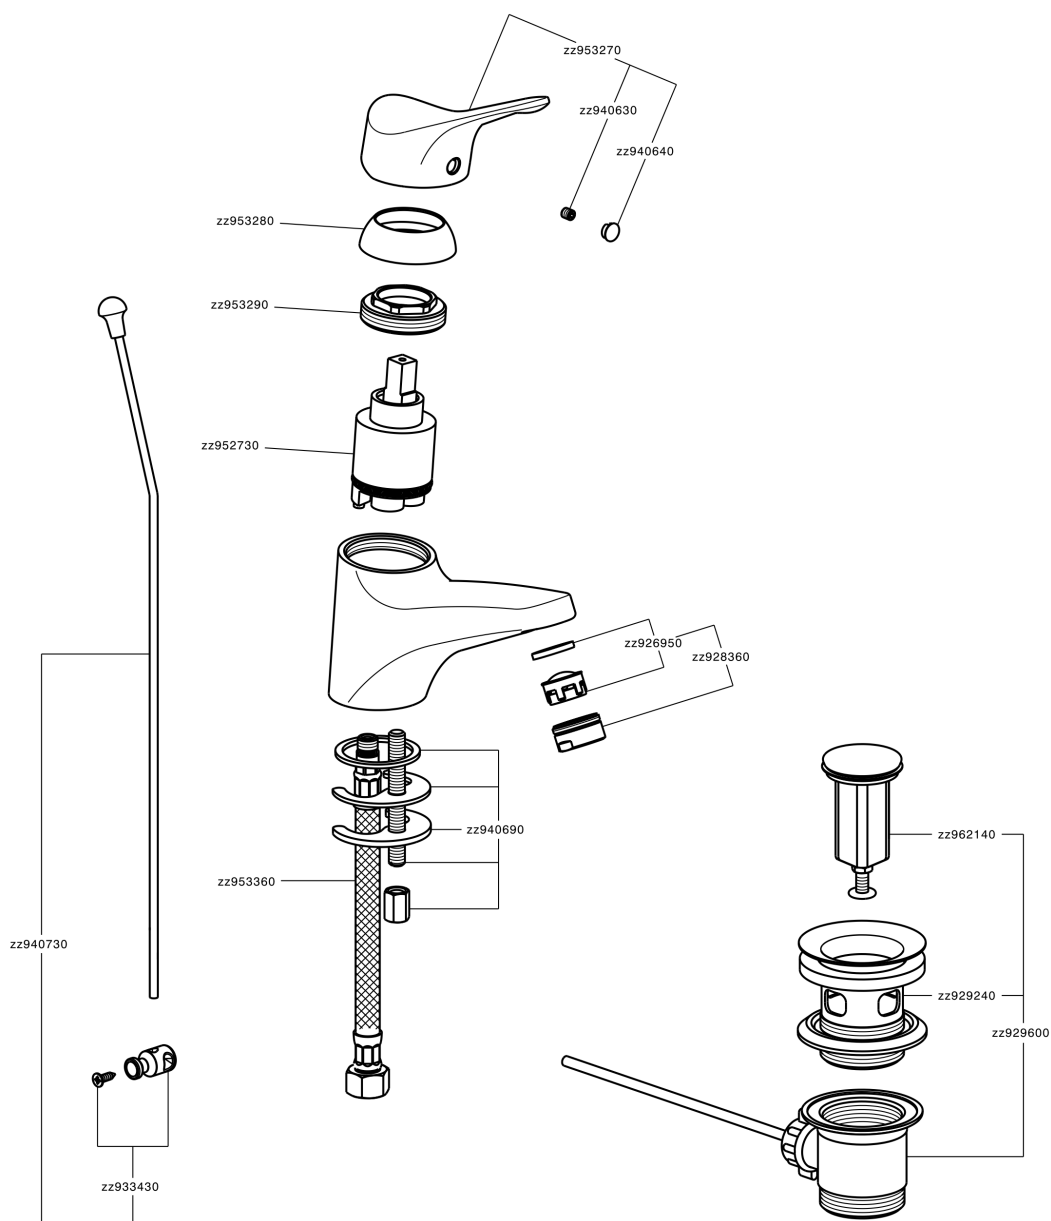

Single lever washbasin mixer MITO3_M3000510

MODEL **M3000510**

Single lever washbasin mixer, with automatic 1"1/4 automatic pop-up waste, G.3/8" stainless steel flexible hoses

AVAILABLE FINISHINGS

21 21 Chrome

CHARACTERISTICS

Cartridge Spare Parts **ZZ95273000**

40 mm Cartridge

Single lever washbasin mixer MITO3_M3000510

M3000510

<https://en.cisal.it/single-lever-washbasin-mixer-mito3-m3000510>

2026-04-04