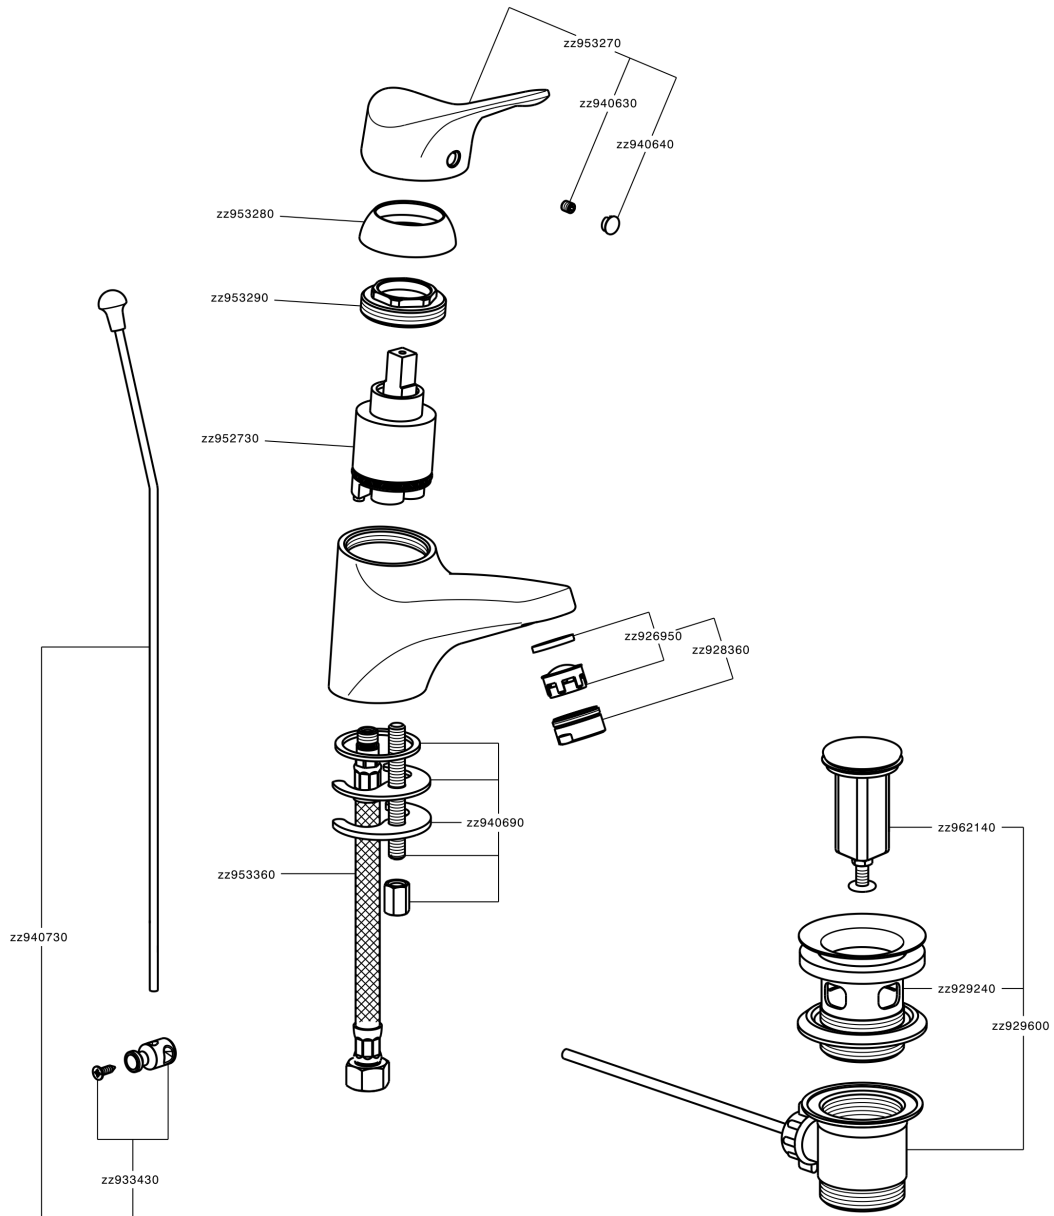

Single lever washbasin mixer MITO3_M3000510

MODEL **M3000510**

Single lever washbasin mixer, with automatic 1"1/4 automatic pop-up waste, G.3/8" stainless steel flexible hoses

AVAILABLE FINISHINGS

21 21 Chrome

CHARACTERISTICS

Cartridge Spare Parts **ZZ95273000**

40 mm Cartridge

Single lever washbasin mixer MITO3_M3000510

M3000510

<https://en.cisal.it/single-lever-washbasin-mixer-mito3-m3000510>

2026-06-05