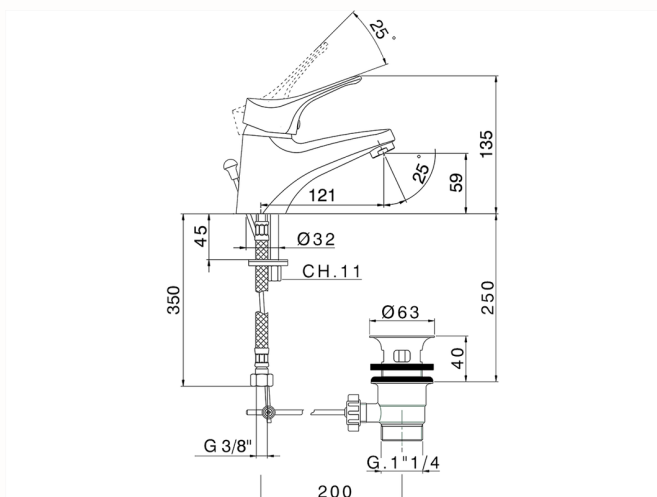

Single lever washbasin mixer MITO3_M3000510

MODEL **M3000510**

Single lever washbasin mixer, with automatic 1"1/4 automatic pop-up waste, G.3/8" stainless steel flexible hoses

AVAILABLE FINISHINGS

21 21 Chrome

CHARACTERISTICS

Cartridge Spare Parts **ZZ95273000**

40 mm Cartridge

Single lever washbasin mixer MITO3_M3000510

M3000510

<https://en.cisal.it/single-lever-washbasin-mixer-mito3-m3000510>

2026-06-05