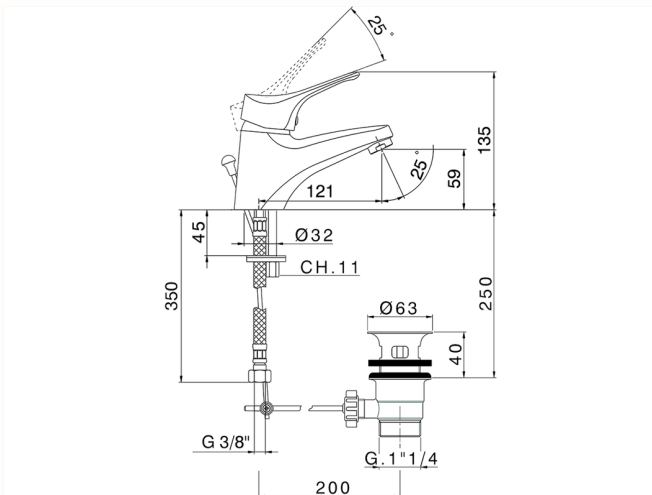

Single lever washbasin mixer MITO3_M3000510

MODEL **M3000510**

Single lever washbasin mixer, with automatic 1"1/4 automatic pop-up waste, G.3/8" stainless steel flexible hoses

AVAILABLE FINISHINGS

21 21 Chrome

CHARACTERISTICS

Cartridge Spare Parts **ZZ95273000**

40 mm Cartridge

Single lever washbasin mixer MITO3_M3000510

M3000510

<https://en.cisal.it/single-lever-washbasin-mixer-mito3-m3000510>

2026-04-04