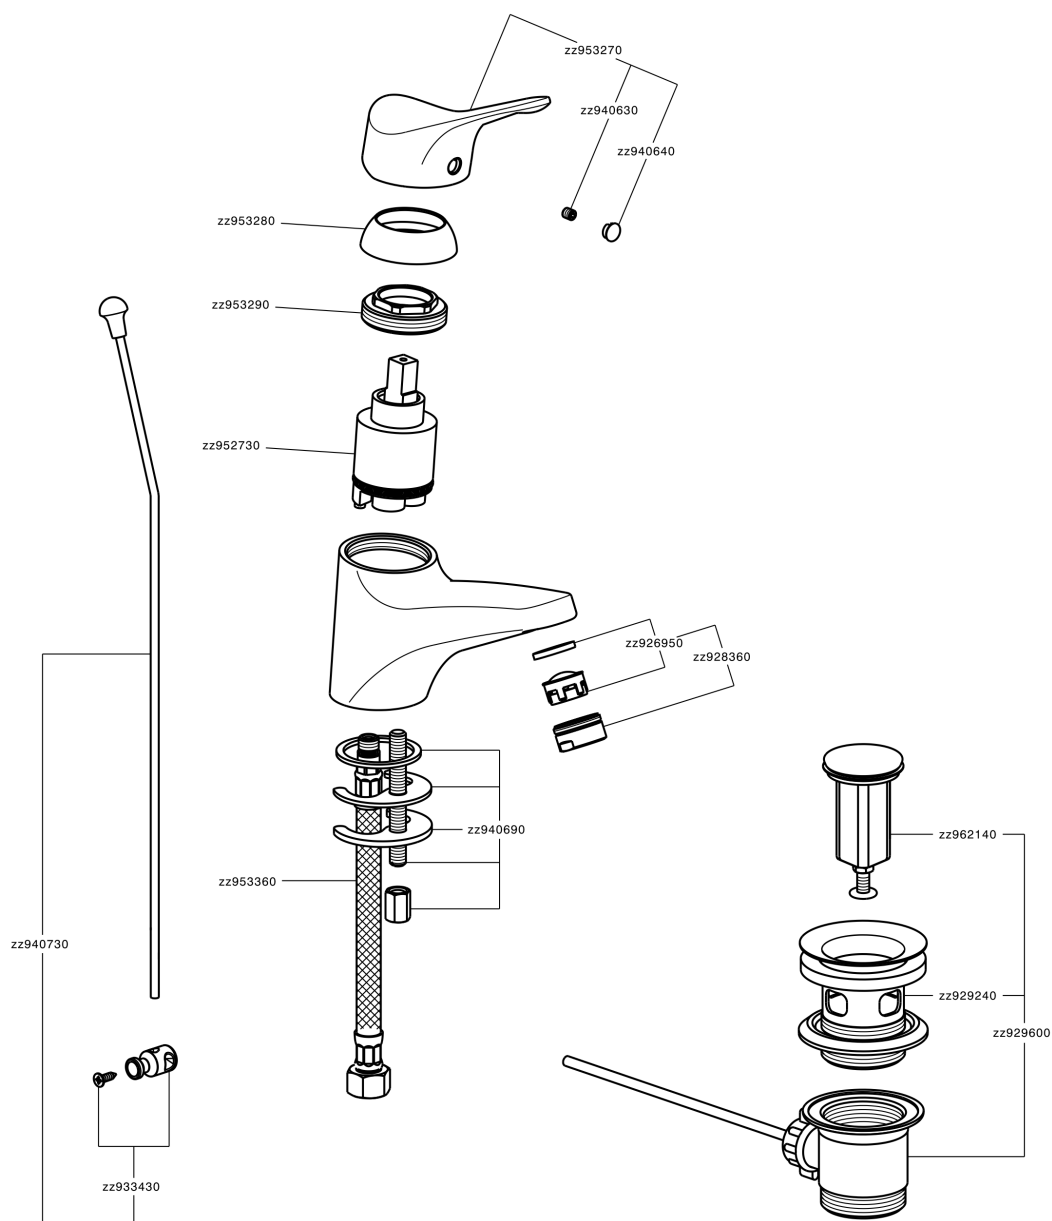

## Single lever washbasin mixer MITO3\_M3000510

M3000510

<https://en.cisal.it/single-lever-washbasin-mixer-mito3-m3000510>

2026-05-15