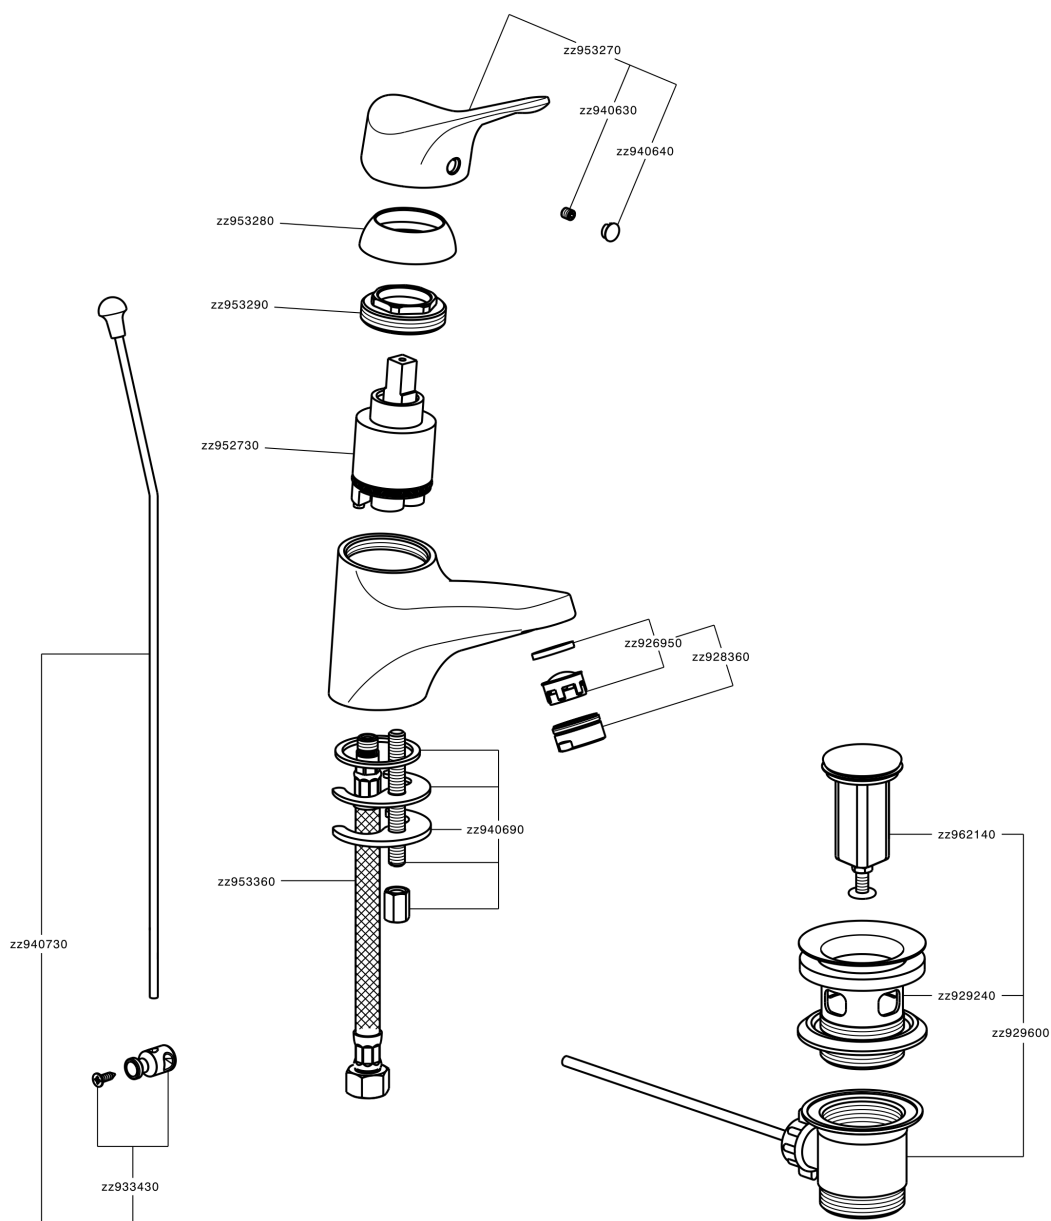

Single lever washbasin mixer MITO3_M3000510

M3000510

<https://en.cisal.it/single-lever-washbasin-mixer-mito3-m3000510>

2026-04-04