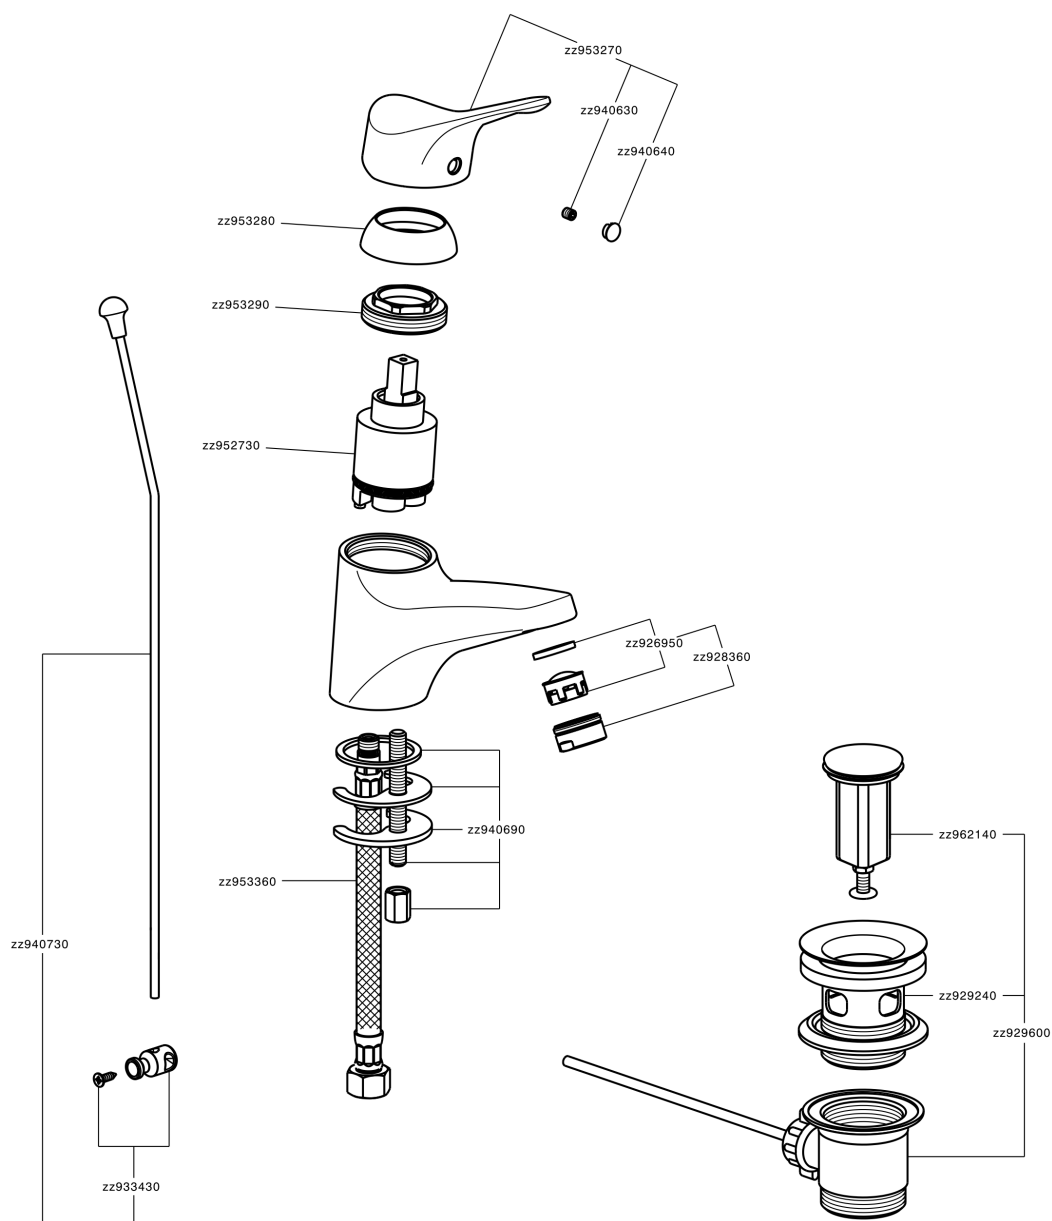

Single lever washbasin mixer MITO3_M3000510

M3000510

<https://en.cisal.it/single-lever-washbasin-mixer-mito3-m3000510>

2026-04-24