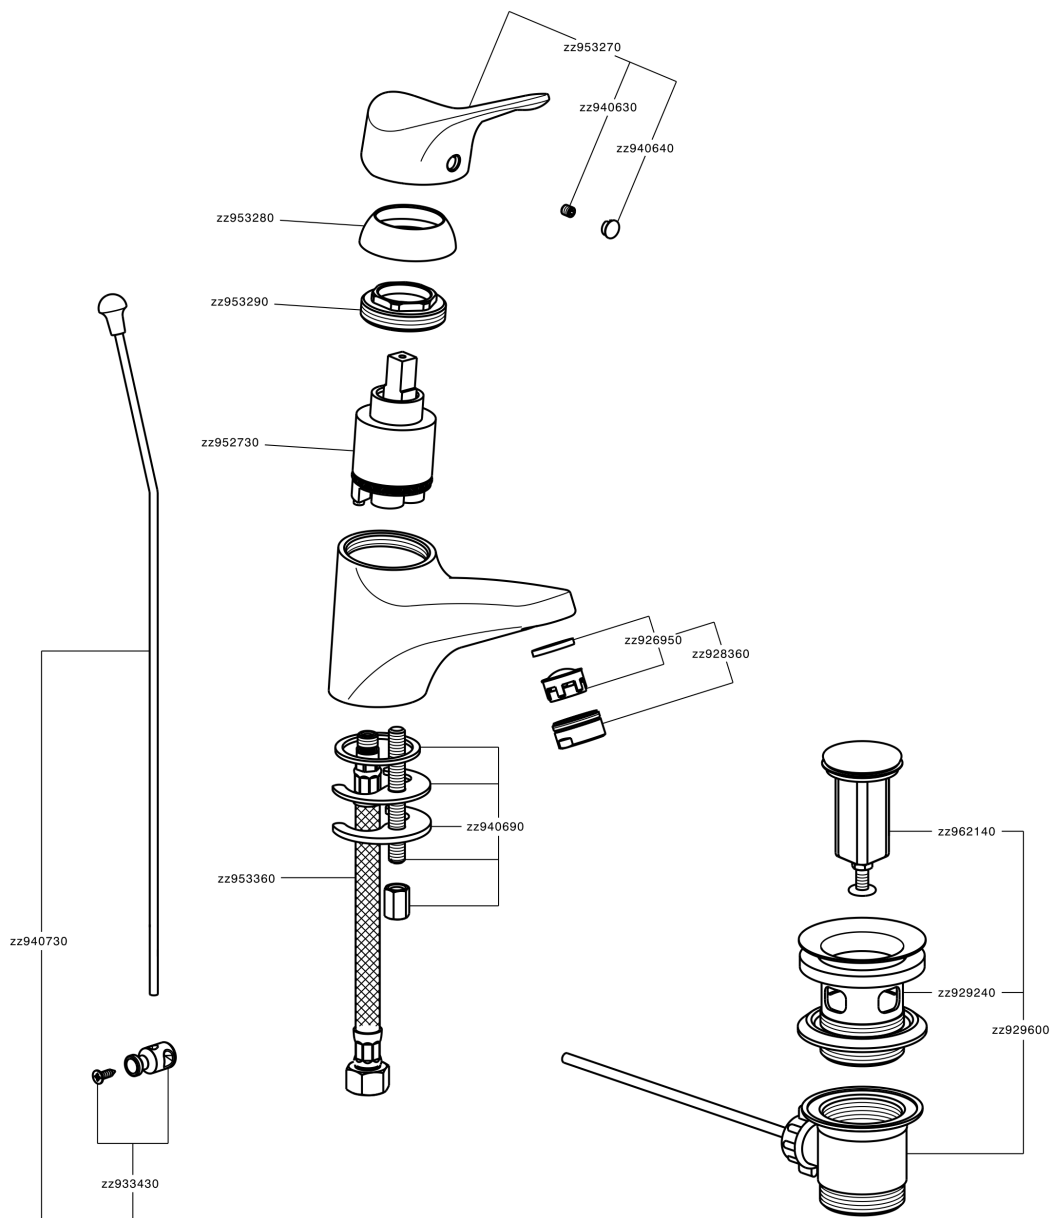

## Single lever washbasin mixer MITO3\_M3000510

M3000510

<https://en.cisal.it/single-lever-washbasin-mixer-mito3-m3000510>

2026-06-05