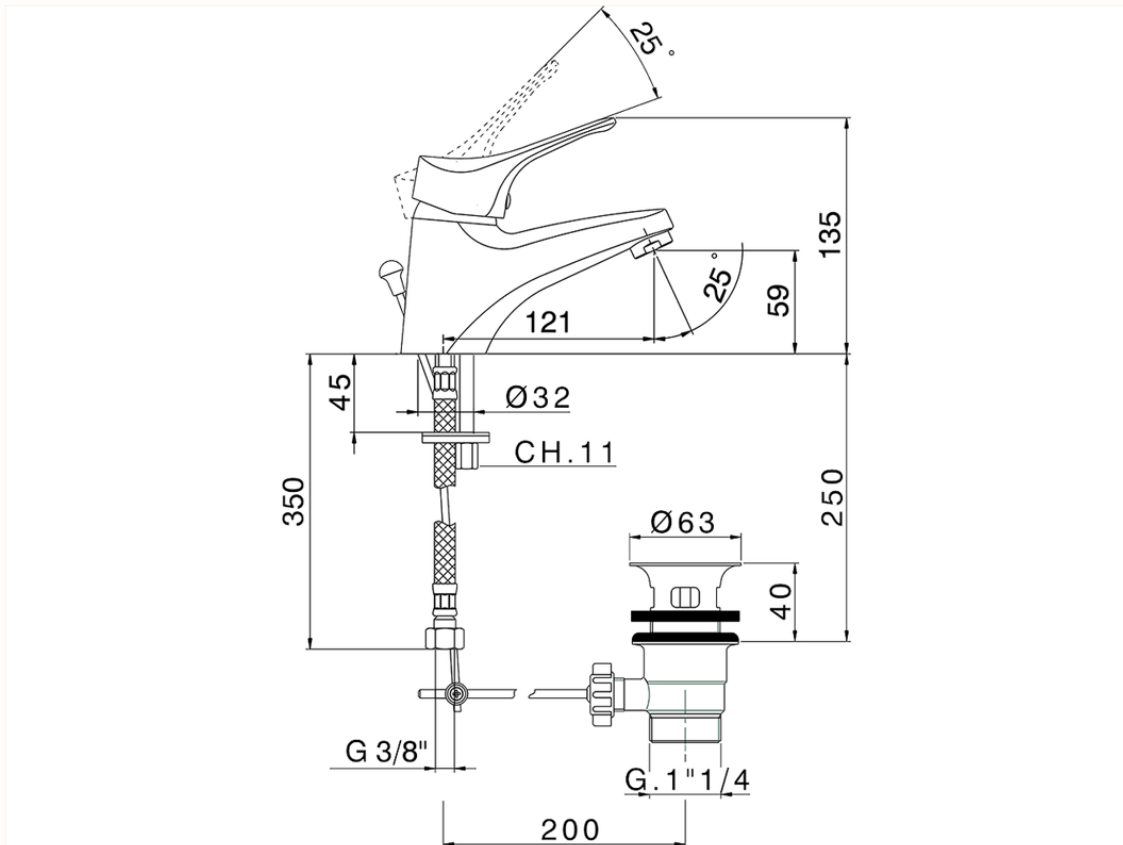

**Single lever washbasin mixer MITO3\_M3000510**

M3000510

<https://en.cisal.it/single-lever-washbasin-mixer-mito3-m3000510>

2026-06-04