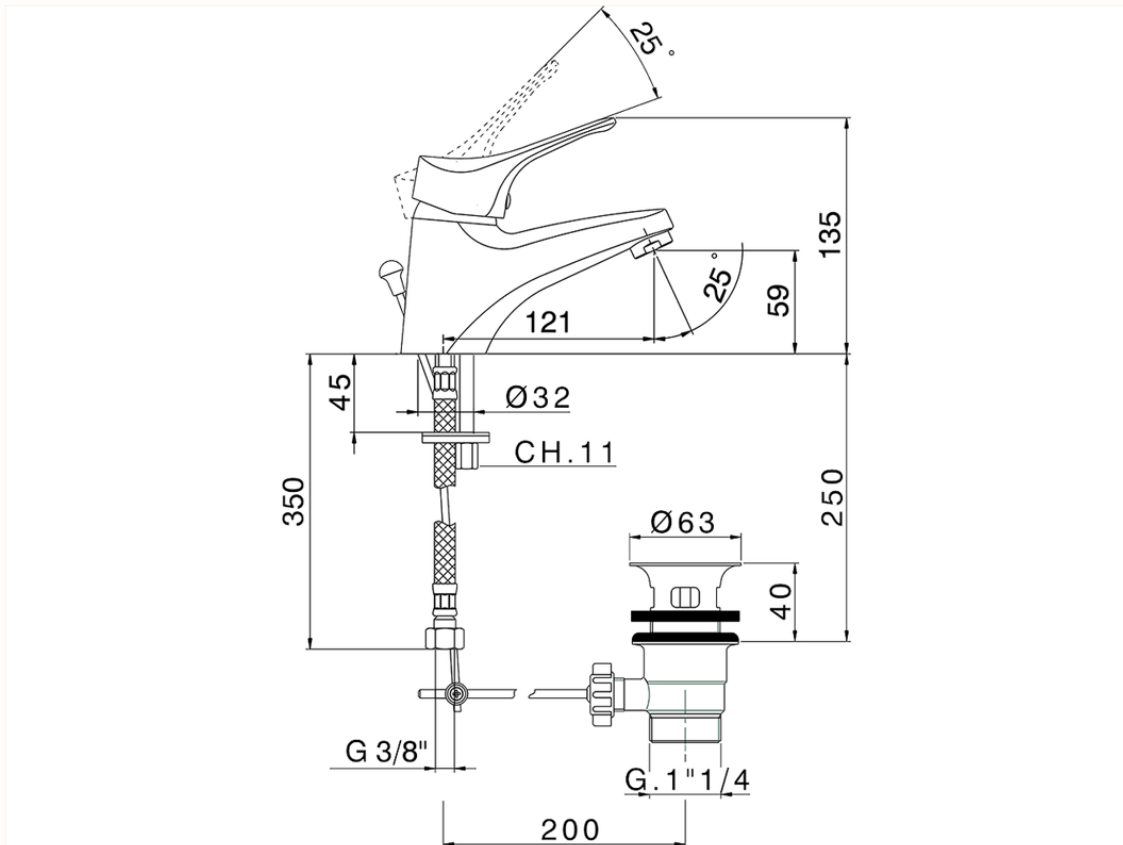

Single lever washbasin mixer MITO3_M3000510

M3000510

<https://en.cisal.it/single-lever-washbasin-mixer-mito3-m3000510>

2026-04-24