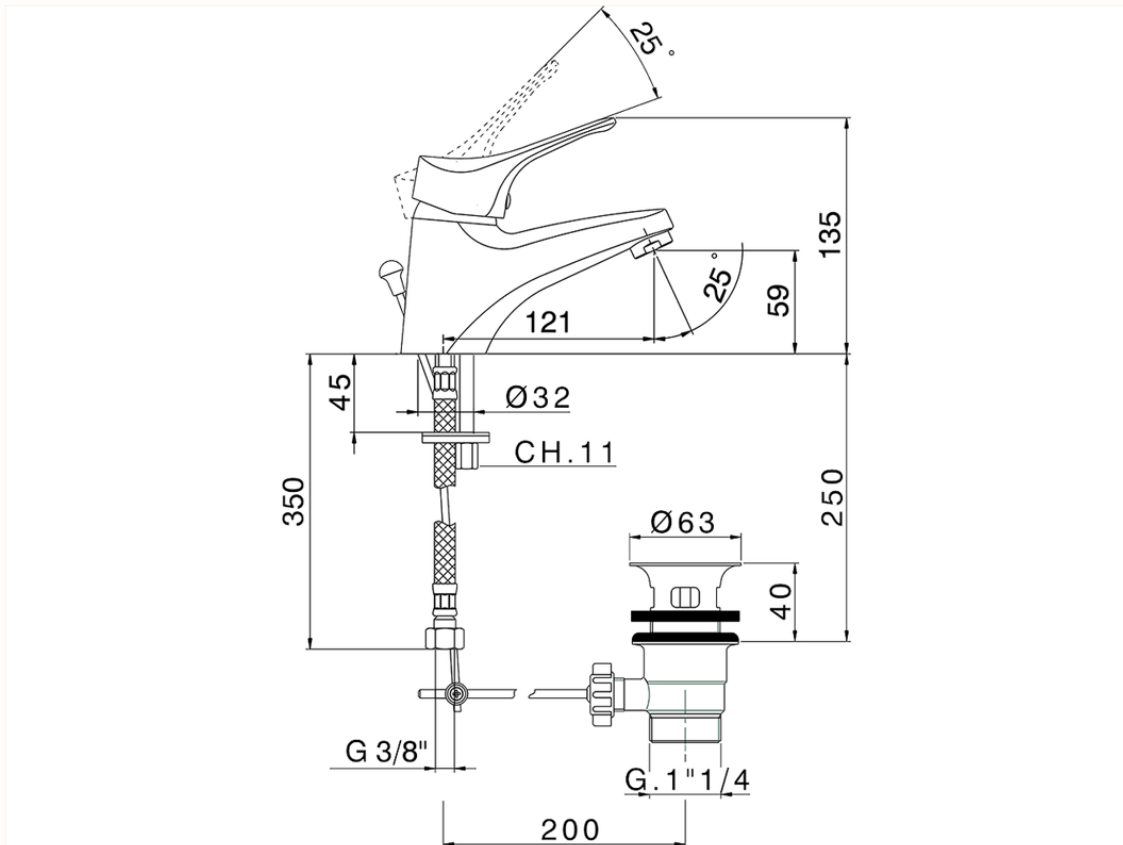

Single lever washbasin mixer MITO3_M3000510

M3000510

<https://en.cisal.it/single-lever-washbasin-mixer-mito3-m3000510>

2026-05-15