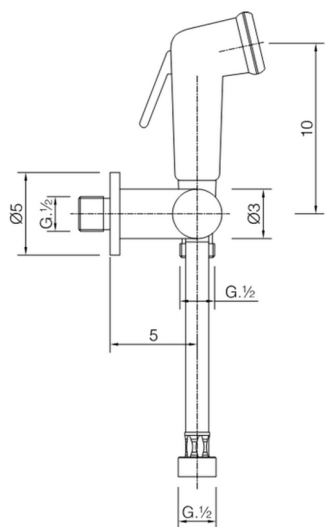

Bidet handshower set HYGENIC SHOWERS_M3007900

MODEL **M3007900**

Bidet handshower set, wall mounted holder with 1/2" valve, Bidet handshower, brass 120 cm flexible hose

AVAILABLE FINISHINGS

CHARACTERISTICS

Bidet handshower

Hygienic Spray

Multi-jets hygienic hand shower, for personal hygiene care.

2024-12-21