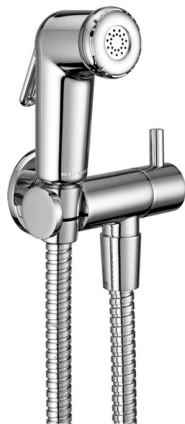

## Bidet handshower set HYGENIC SHOWERS\_M3007900

MODEL **M3007900**

Bidet handshower set, wall mounted holder with 1/2" valve, Bidet handshower, brass 120 cm flexible hose

AVAILABLE FINISHINGS

CHARACTERISTICS

**Bidet handshower**