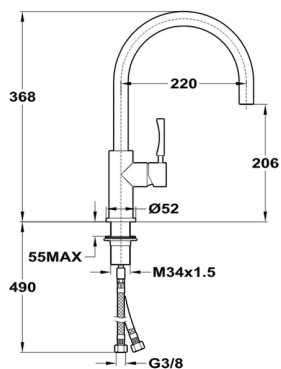

Single lever sink mixer, STAINLESS STEEL made KITCHEN_LC000060

MODEL **LC000060**

Single lever sink mixer, STAINLESS STEEL made, swivel spout, G.3/8" stainless steel flexible hose, Inox AISI 304

AVAILABLE FINISHINGS

D1 D1 Brushed Inox

CHARACTERISTICS

Cartridge Spare Parts **ZZ97179000**

35 mm Cartridge

2024-11-23