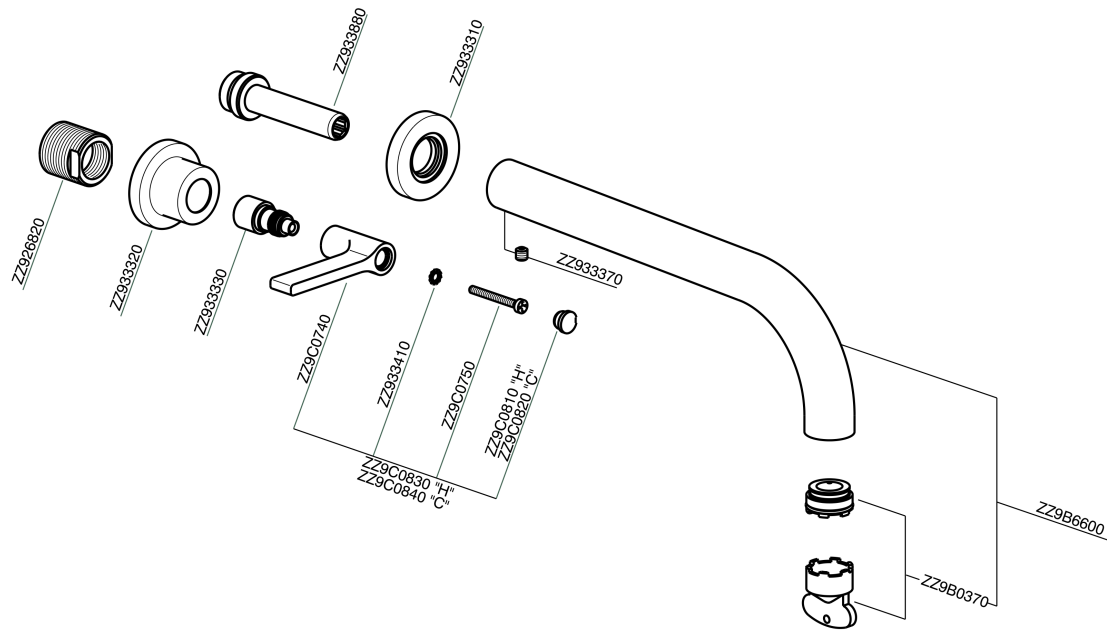

Exposed part for concealed washbasin mixer GRACE_GL013511

GL013511

<https://en.cisal.it/exposed-part-for-concealed-washbasin-mixer-grace-gl013511>

Concealed washbasin mixer CONCEALED_ZA033511

ZA033511

<https://en.cisal.it/concealed-washbasin-mixer-concealed-za033511>