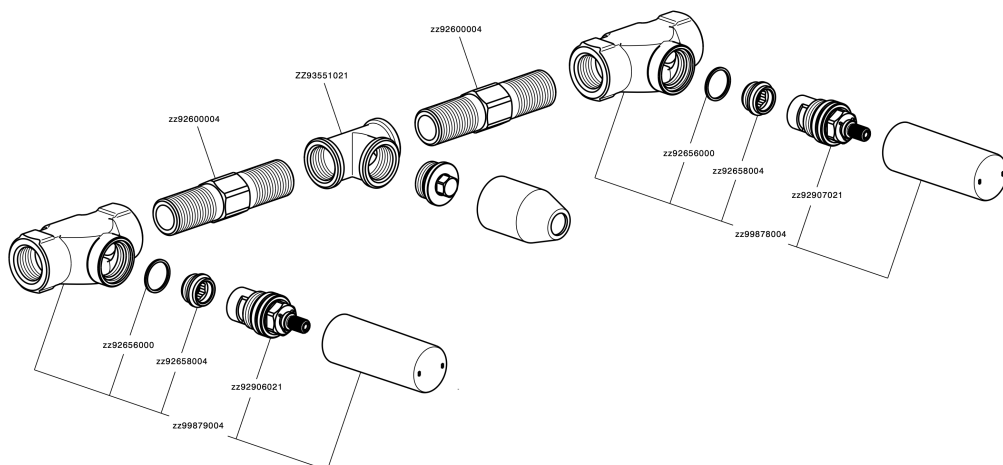

Exposed part for concealed washbasin mixer GRACE_GL013511

GL013511

<https://en.cisal.it/exposed-part-for-concealed-washbasin-mixer-grace-gl013511>

Concealed washbasin mixer CONCEALED_ZA033511

ZA033511

<https://en.cisal.it/concealed-washbasin-mixer-concealed-za033511>