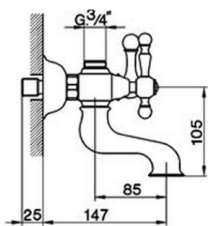

AVAILABLE FINISHINGS

- **21** 21 Chrome
- **26** 26 Old Copper
- **27** 27 Old Bronze
- **2A** 2A Satin Brushed Nickel
- **74** 74 Chrome/Gold

CHARACTERISTICS