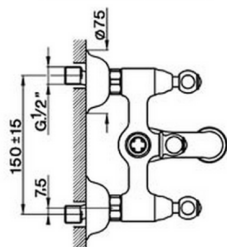

AVAILABLE FINISHINGS

- **21** 21 Chrome
- **26** 26 Old Copper
- **27** 27 Old Bronze
- **2A** 2A Satin Brushed Nickel
- **74** 74 Chrome/Gold

CHARACTERISTICS