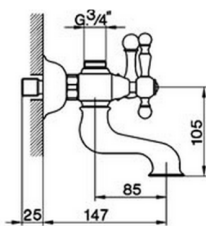

AVAILABLE FINISHINGS

- **21** 21 Chrome
- **26** 26 Old Copper
- **27** 27 Old Bronze
- **2A** 2A Satin Brushed Nickel
- **74** 74 Chrome/Gold

CHARACTERISTICS