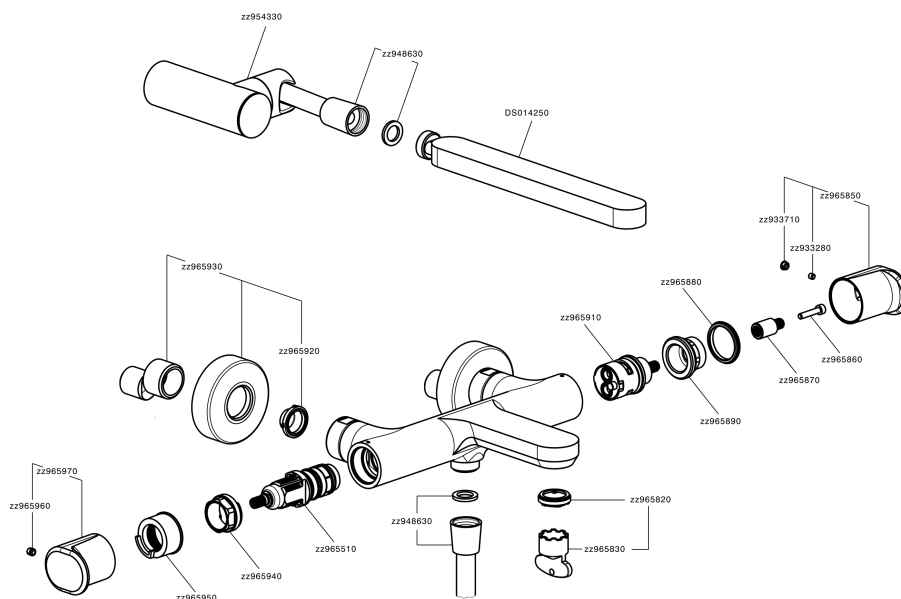

Thermostatic bath mixer, with shower set LINEAVIVA_LVD21010

LVD21010

<https://en.cisal.it/thermostatic-bath-mixer-with-shower-set-lineaviva-lvd21010>

2024-12-22