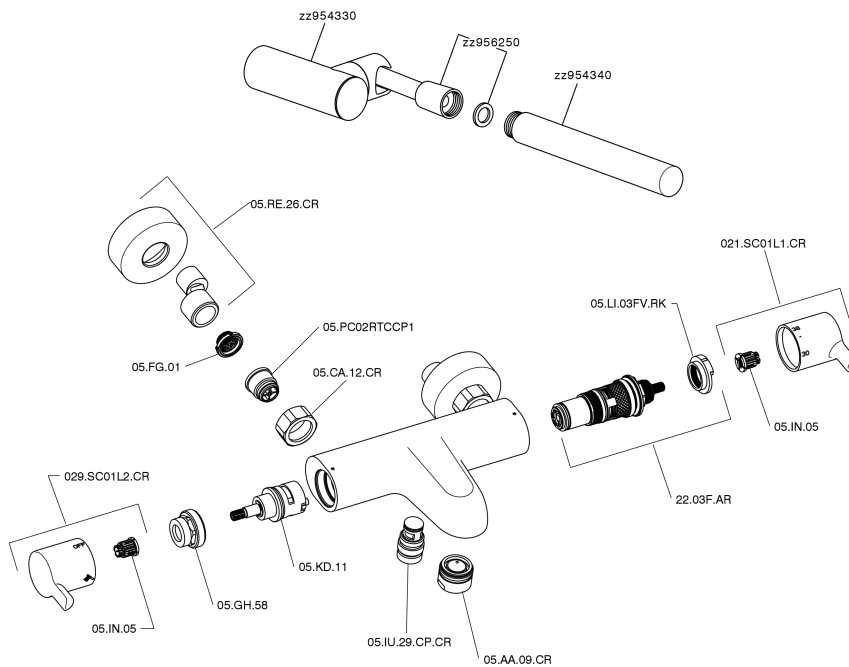

Thermostatic bath mixer, with shower set TENDER_C2D21010

MODEL **C2D21010**

Thermostatic bath mixer, with shower set, wall mounted adjustable handshower bracket, ABS 26 mm minimalistic one spray handshower, 150 cm Brass Flexible Hose

AVAILABLE FINISHINGS

CHARACTERISTICS

Cartridge Spare Parts **22.03A.AR - ZZ97080004**

Argo 1 (short filter) Thermostatic Valve

DeviaStop

The Cisal Devia Stop technology allows to adjust the water flow and to direct it to the selected output point (overhead soaker, hand shower, etc).

Thermostatic

The Cisal thermostatic is your personal water manager, helping you to handle, control and save water and energy.

Thermostatic bath mixer, with shower set TENDER_C2D21010

C2D21010

<https://en.cisal.it/thermostatic-bath-mixer-with-shower-set-tender-c2d21010>