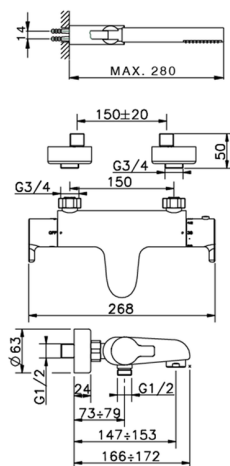

Thermostatic bath mixer, with shower set TENDER_C2D21010

MODEL **C2D21010**

Thermostatic bath mixer, with shower set, wall mounted adjustable handshower bracket, ABS 26 mm minimalistic one spray handshower, 150 cm Brass Flexible Hose

AVAILABLE FINISHINGS

CHARACTERISTICS

Cartridge Spare Parts **22.03A.AR - ZZ97080004**

Argo 1 (short filter) Thermostatic Valve

DeviaStop

The Cisal Devia Stop technology allows to adjust the water flow and to direct it to the selected output point (overhead soaker, hand shower, etc).