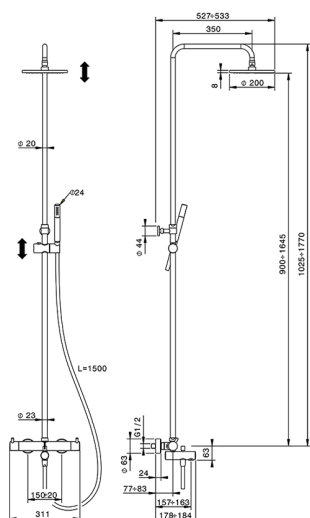

## 3-functions Thermostatic shower set NUOVA LESS\_LNC83016

MODEL **LNC83016**

3-functions Thermostatic shower set, 2 outlet deviator, adjustable riser column, sliding handshower holder, Brass minimalistic one spray handshower, 200 mm round showerhead 8 mm thick BRASS, 150 cm smooth SUPREME Flexible Hose

AVAILABLE FINISHINGS

CHARACTERISTICS

Cartridge Spare Parts **22.04A.AR - ZZ97279004**

**Argo 2 (long filter) Thermostatic Valve**