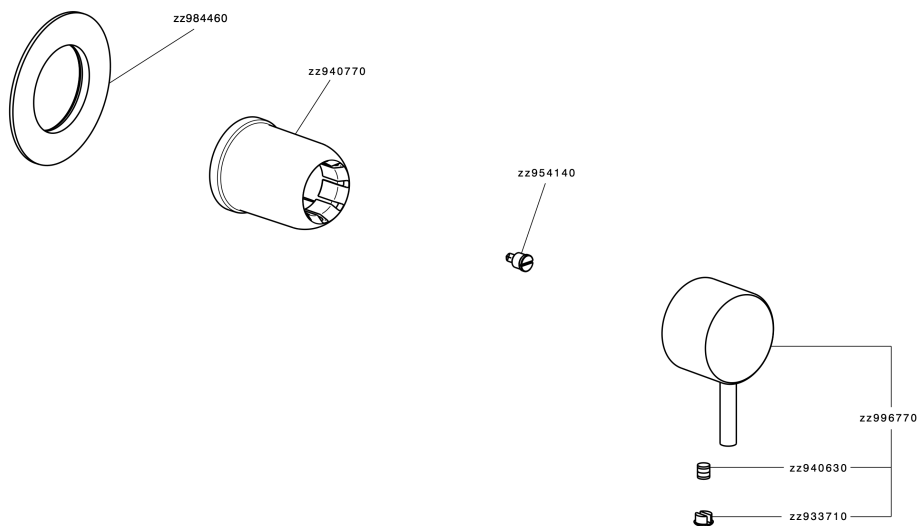

Exposed part for concealed S.L. shower valve NUOVA LESS_LN003000

LN003000

<https://en.cisal.it/exposed-part-for-concealed-s-l-shower-valve-nuova-lessln003000>

Concealed single lever shower mixer CONCEALED_ZA005301

ZA005301

<https://en.cisal.it/concealed-single-lever-shower-mixer-concealedza005301>

Concealed single lever shower mixer CONCEALED_ZA005300

ZA005300

<https://en.cisal.it/concealed-single-lever-shower-mixer-concealedza005300>