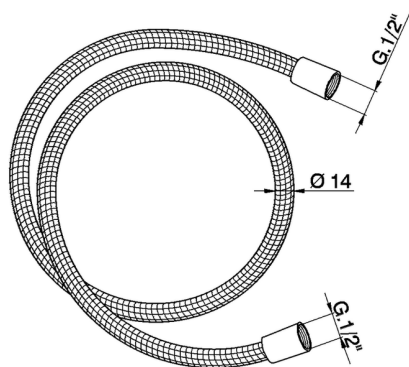

Flexible hose SHOWER_ZA009030

MODEL **ZA009030**

Flexible hose, 150 cm PVC Flexible Hose

AVAILABLE FINISHINGS

21 21 Chrome

2A 2A Satin Brushed Nickel

CHARACTERISTICS

2024-10-18