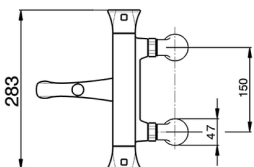

Thermostatic bath mixer, with shower set **CHERIE_CED28010**

MODEL **CED28010**

Thermostatic bath mixer, with shower set, with deck mount pillass, wall mounted adjustable handshower bracket, Chérie Brass one spray handshower, 150 cm SUPREME smooth flexible hose

AVAILABLE FINISHINGS

-  **21** 21 Chrome
-  **24** 24 Gold
-  **2B** 2B Polished Nickel
-  **7E** 7E Rose Gold/Matt Black

CHARACTERISTICS

Cartridge Spare Parts **22.04A.AR - ZZ97279004**

Argo 2 (long filter) Thermostatic Valve