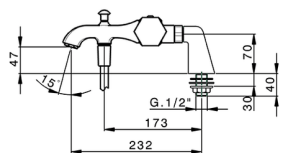

Thermostatic bath mixer, with shower set **CHERIE_CED28010**

MODEL **CED28010**

Thermostatic bath mixer, with shower set, with deck mount pillass, wall mounted adjustable handshower bracket, Chérie Brass one spray handshower, 150 cm SUPREME smooth flexible hose

AVAILABLE FINISHINGS

-  **21** 21 Chrome
-  **24** 24 Gold
-  **2B** 2B Polished Nickel
-  **7E** 7E Rose Gold/Matt Black

CHARACTERISTICS

Cartridge Spare Parts **22.04A.AR - ZZ97279004**

Argo 2 (long filter) Thermostatic Valve