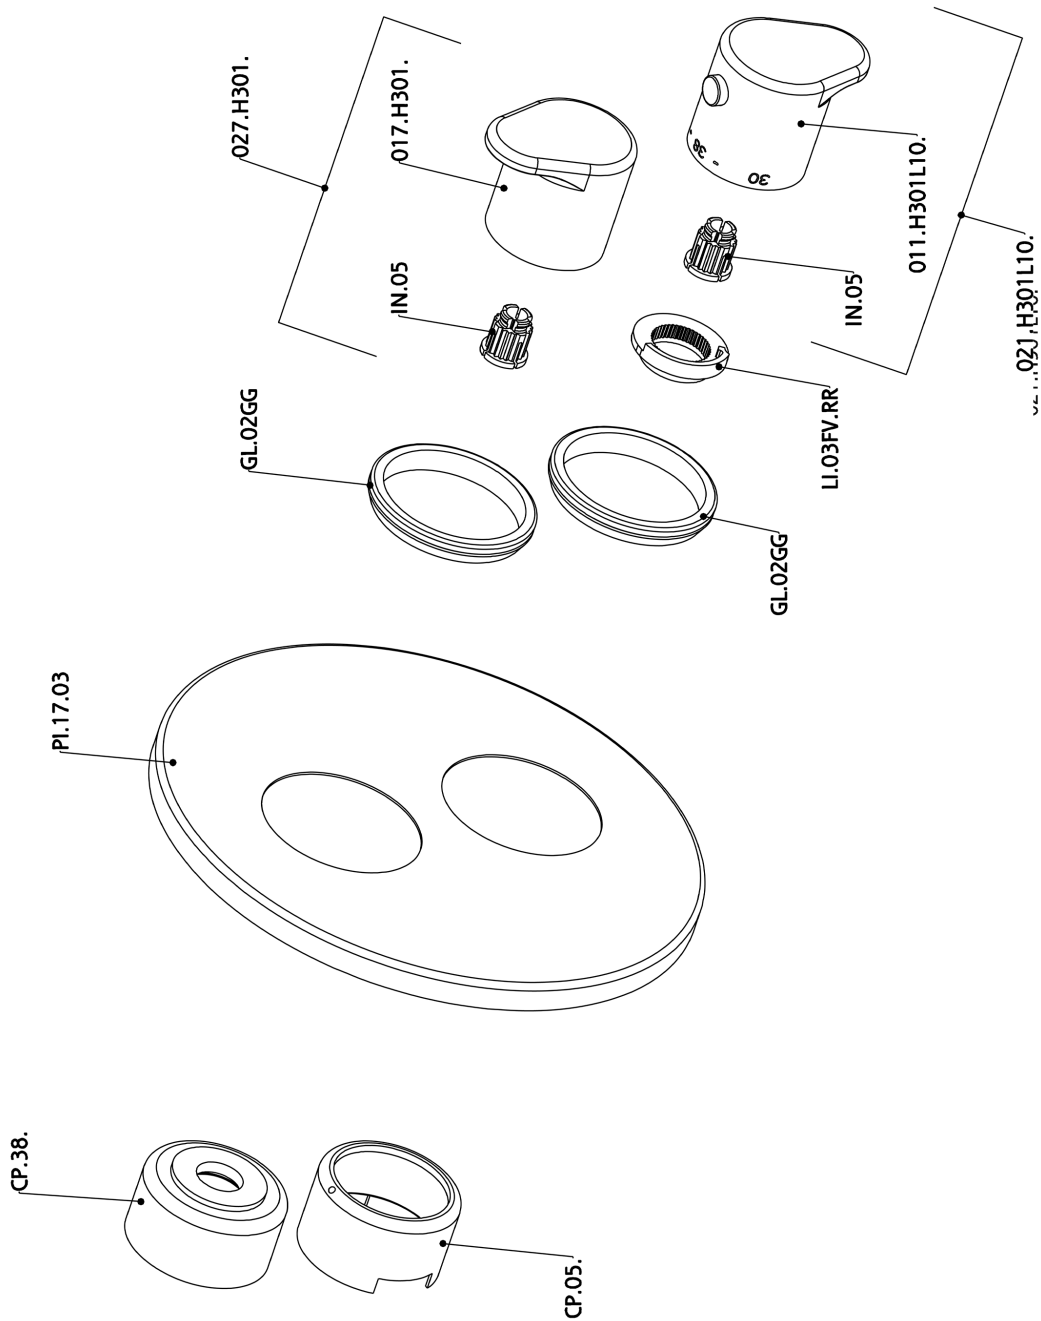

Exposed part for con.thermo.shower valve, 3-outlet ALMA_A3018200

A3018200

<https://en.cisal.it/exposed-part-for-con-thermo-shower-valve-3-outlet-alma-a3018200>

Concealed thermostatic shower valve, 3-outlets CONCEALED_ZA018201

ZA018201

<https://en.cisal.it/concealed-thermostatic-shower-valve-3-outlets-concealed-za018201>

2026-05-20