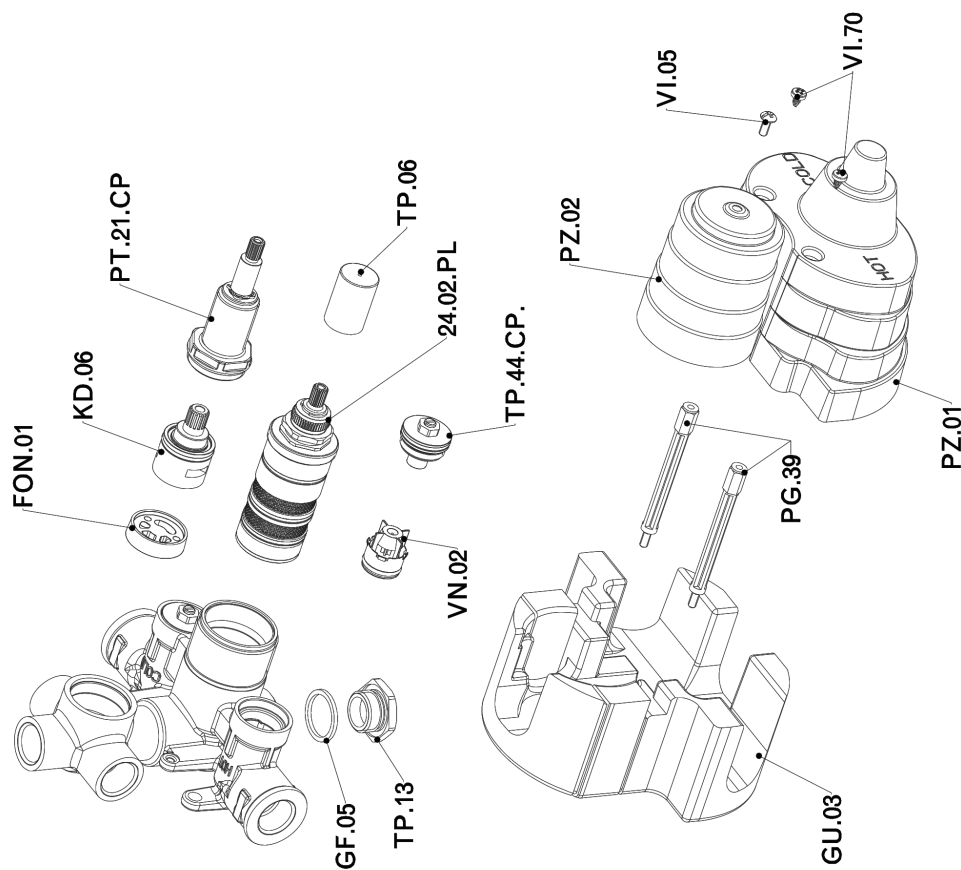

Exposed part for con.thermo.shower valve, 3-outlet ALMA_A3018200

A3018200

<https://en.cisal.it/exposed-part-for-con-thermo-shower-valve-3-outlet-alma-a3018200>

Concealed thermostatic shower valve, 3-outlets CONCEALED_ZA018201

ZA018201

<https://en.cisal.it/concealed-thermostatic-shower-valve-3-outlets-concealed-za018201>

2026-05-20