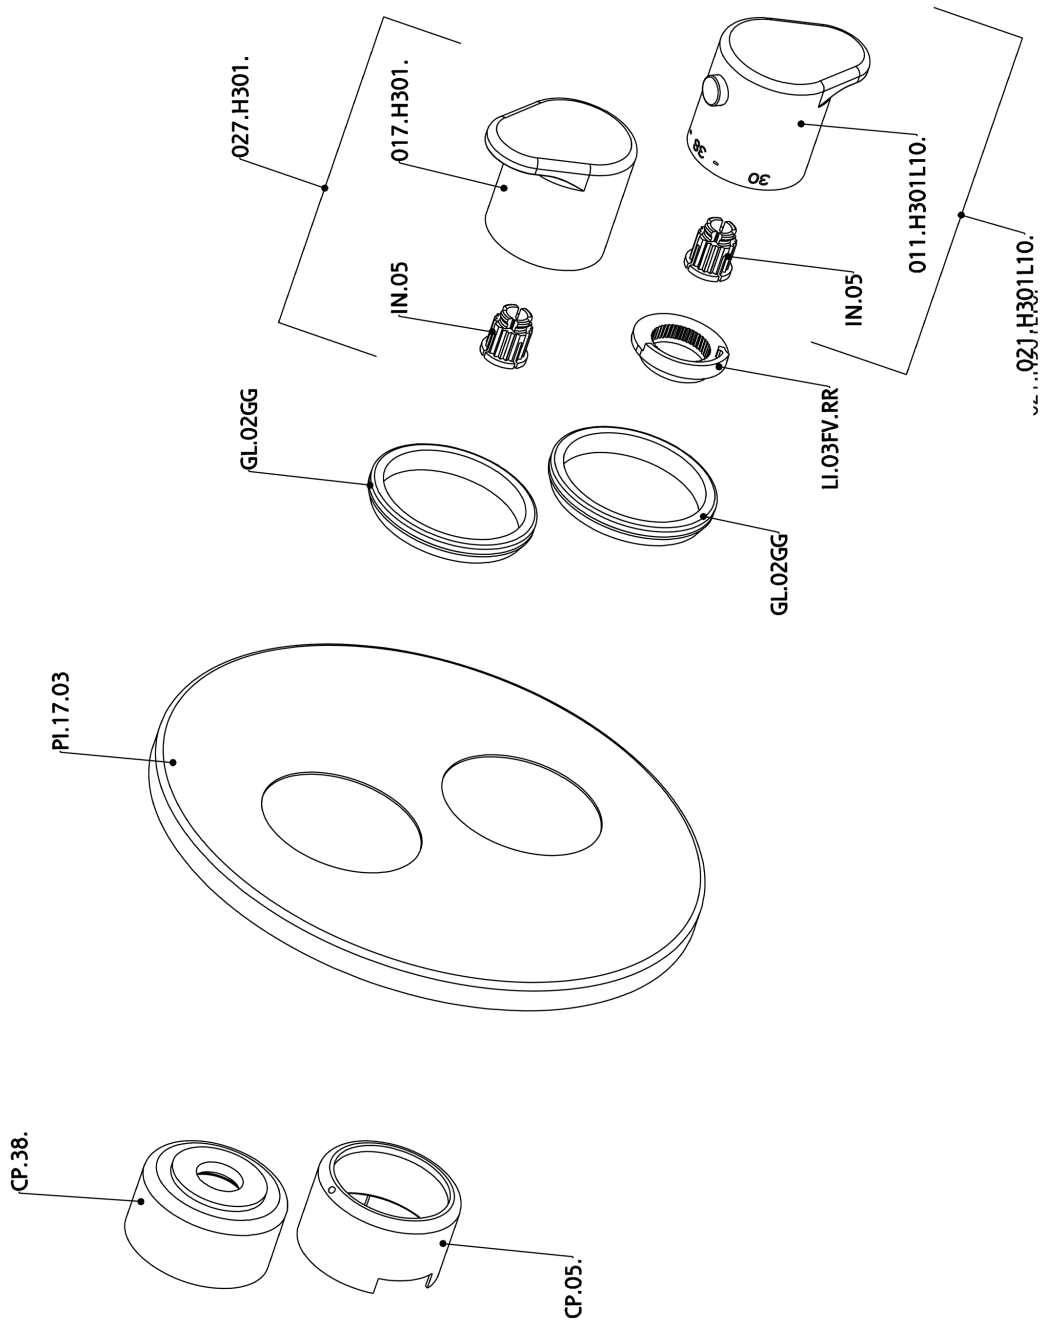

Exposed part for con.thermo.shower valve, 3-outlet ALMA_A3018200

A3018200

<https://en.cisal.it/exposed-part-for-con-thermo-shower-valve-3-outlet-alma-a3018200>

Concealed thermostatic shower valve, 3-outlets CONCEALED_ZA018201

ZA018201

<https://en.cisal.it/concealed-thermostatic-shower-valve-3-outlets-concealed-za018201>

2026-04-30