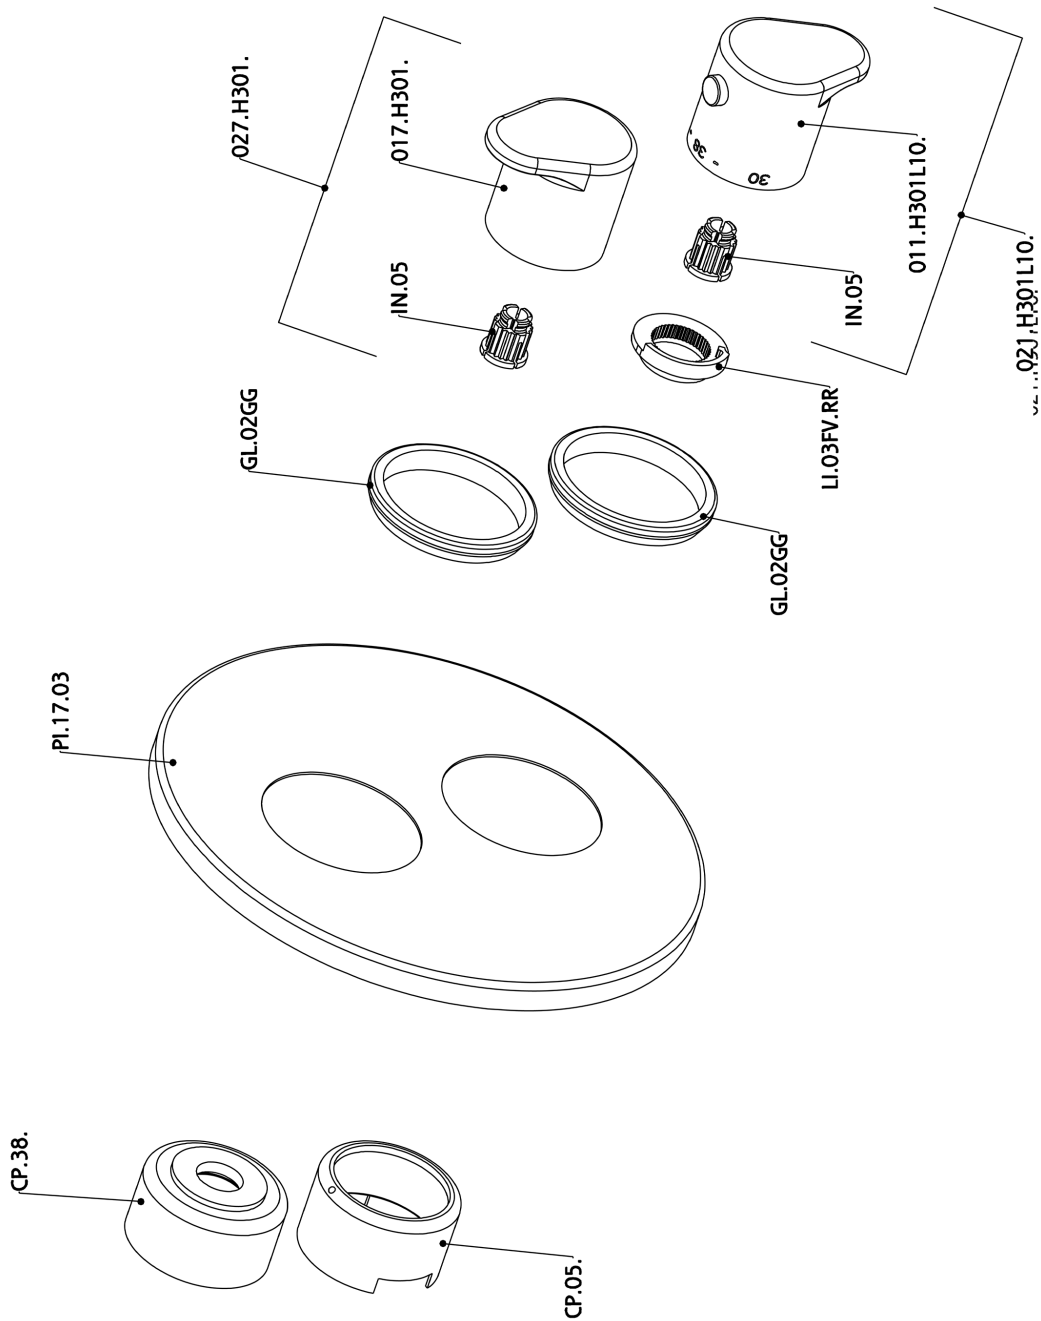

Exposed part for con.thermo.shower valve, 3-outlet ALMA_A3018200

A3018200

<https://en.cisal.it/exposed-part-for-con-thermo-shower-valve-3-outlet-alma-a3018200>

Concealed thermostatic shower valve, 3-outlets CONCEALED_ZA018201

ZA018201

<https://en.cisal.it/concealed-thermostatic-shower-valve-3-outlets-concealed-za018201>

2026-04-09