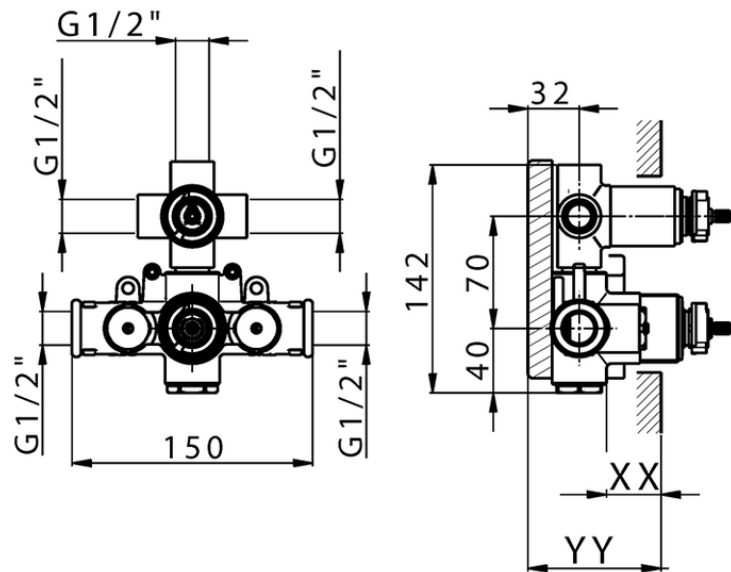

## Exposed part for con.thermo.shower valve, 3-outlet ALMA\_A3018200

A3018200

<https://en.cisal.it/exposed-part-for-con-thermo-shower-valve-3-outlet-alma-a3018200>

Piastra/Plate/Plaque/Platte/Placa

2-3mm: XX 25-40 YY 76-91

10 mm: XX 16-31 YY 65-80

ZA018201

<https://en.cisal.it/concealed-thermostatic-shower-valve-3-outlets-concealed-za018201>

2026-04-29