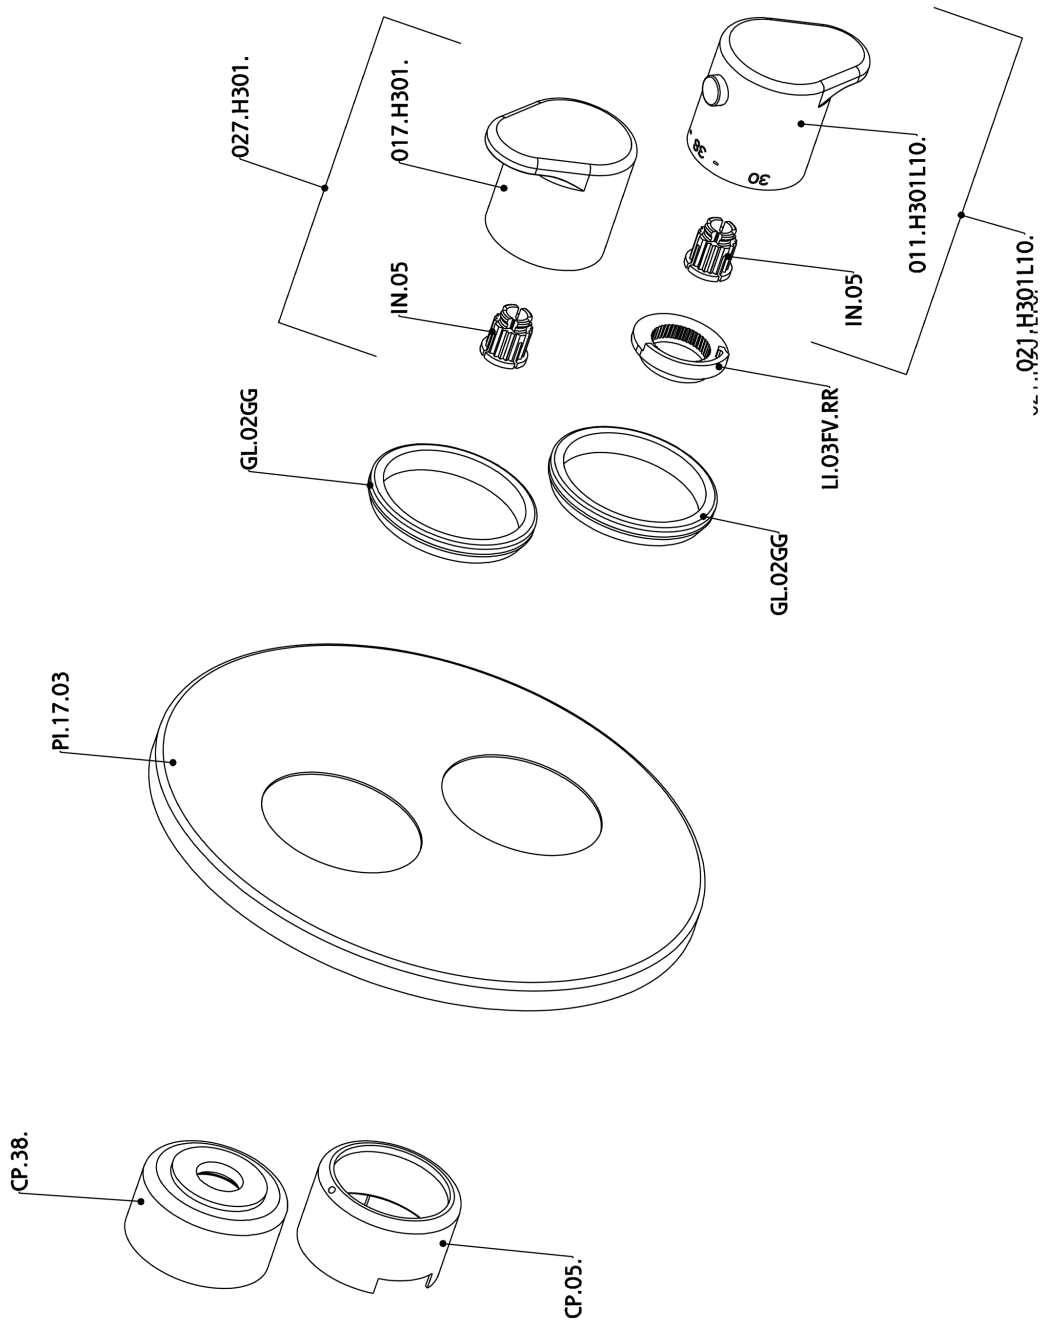

## Exposed part for con.thermo.shower valve, 3-outlet ALMA\_A3018200

A3018200

<https://en.cisal.it/exposed-part-for-con-thermo-shower-valve-3-outlet-alma-a3018200>

## Concealed thermostatic shower valve, 3-outlets CONCEALED\_ZA018201

ZA018201

<https://en.cisal.it/concealed-thermostatic-shower-valve-3-outlets-concealed-za018201>

2026-06-14