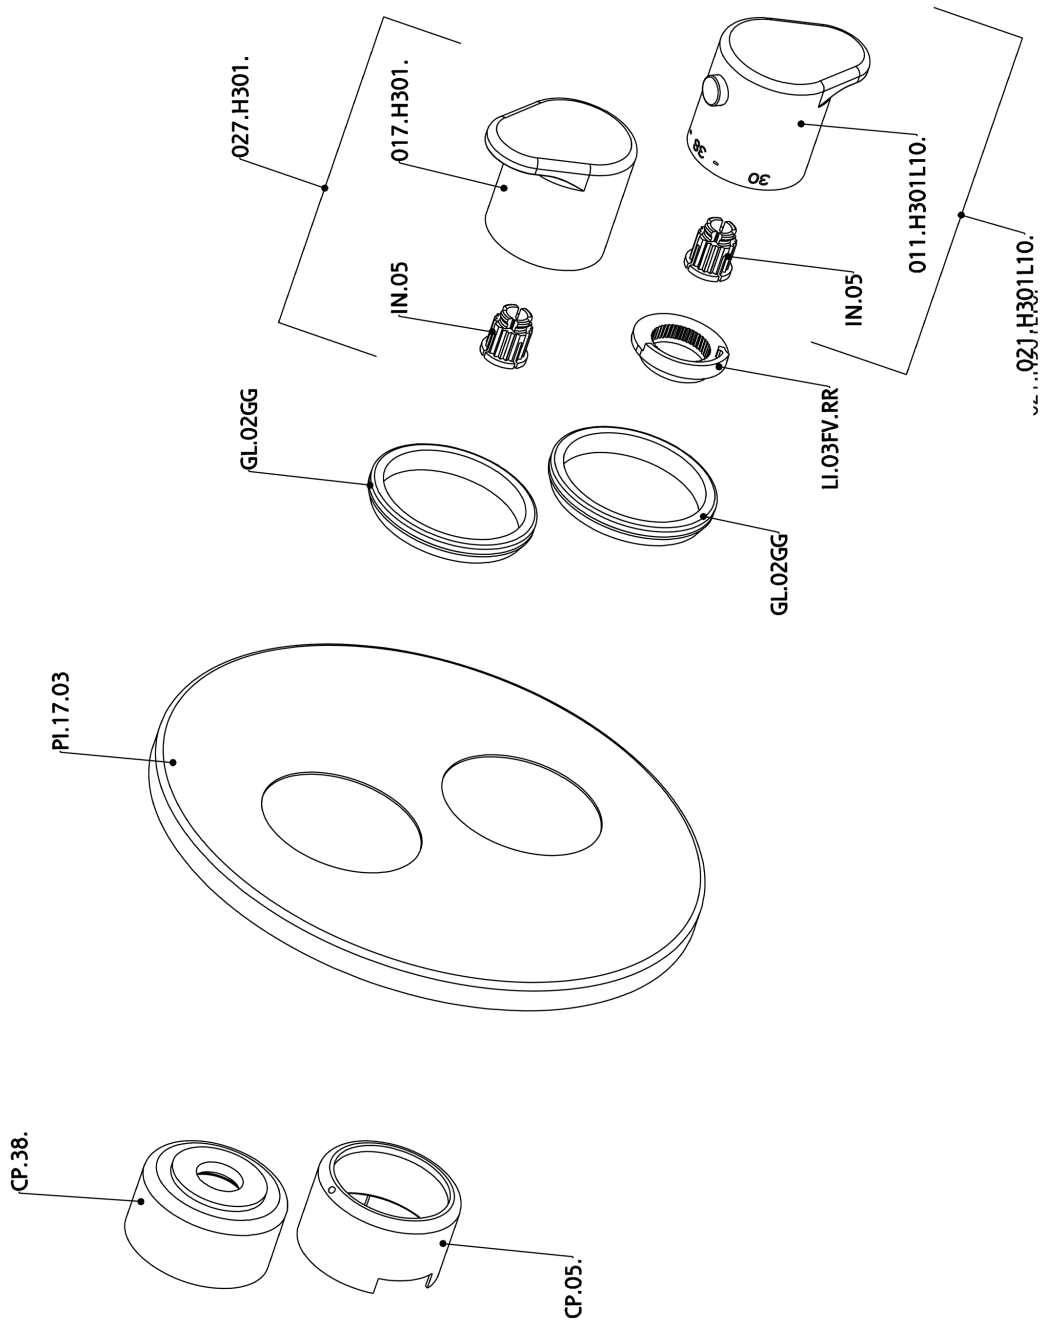

## Exposed part for con.thermo.shower valve, 3-outlet ALMA\_A3018200

A3018200

<https://en.cisal.it/exposed-part-for-con-thermo-shower-valve-3-outlet-alma-a3018200>

## Concealed thermostatic shower valve, 3-outlets CONCEALED\_ZA018201

ZA018201

<https://en.cisal.it/concealed-thermostatic-shower-valve-3-outlets-concealed-za018201>

2026-04-29