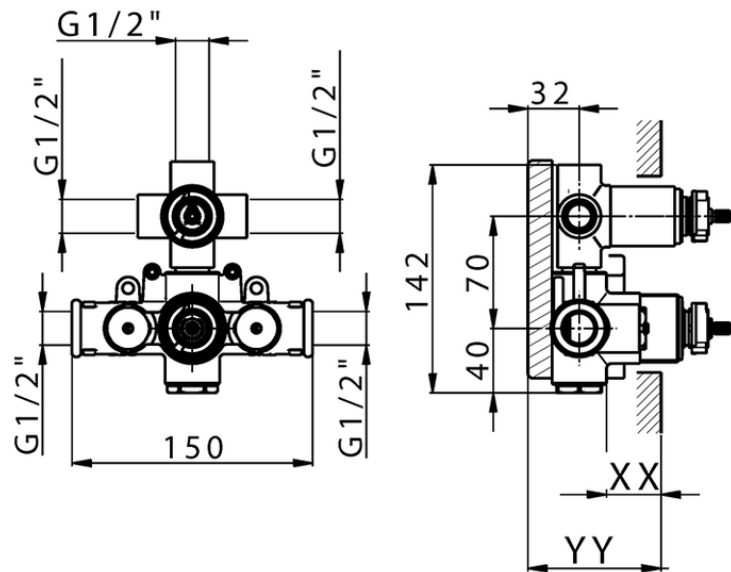

Exposed part for con.thermo.shower valve, 3-outlet ALMA_A3018200

A3018200

<https://en.cisal.it/exposed-part-for-con-thermo-shower-valve-3-outlet-alma-a3018200>

Piastra/Plate/Plaque/Platte/Placa

2-3mm: XX 25-40 YY 76-91

10 mm: XX 16-31 YY 65-80

ZA018201

<https://en.cisal.it/concealed-thermostatic-shower-valve-3-outlets-concealed-za018201>

2026-06-14