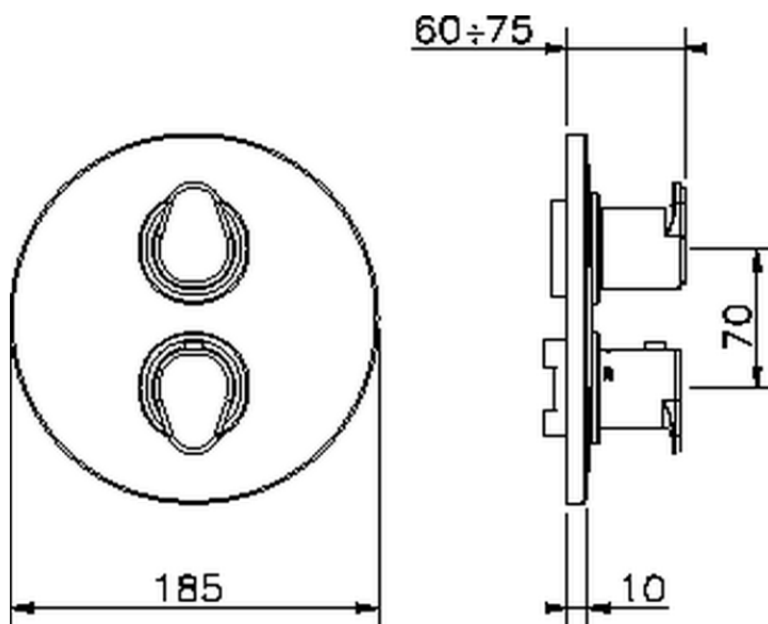

Exposed part for con.thermo.shower valve, 3-outlet ALMA_A3018200

A3018200

<https://en.cisal.it/exposed-part-for-con-thermo-shower-valve-3-outlet-alma-a3018200>

Piastra/Plate/Plaque/Platte/Placa

2-3mm: XX 25-40 YY 76-91

10 mm: XX 16-31 YY 65-80

ZA018201

<https://en.cisal.it/concealed-thermostatic-shower-valve-3-outlets-concealed-za018201>

2026-04-29