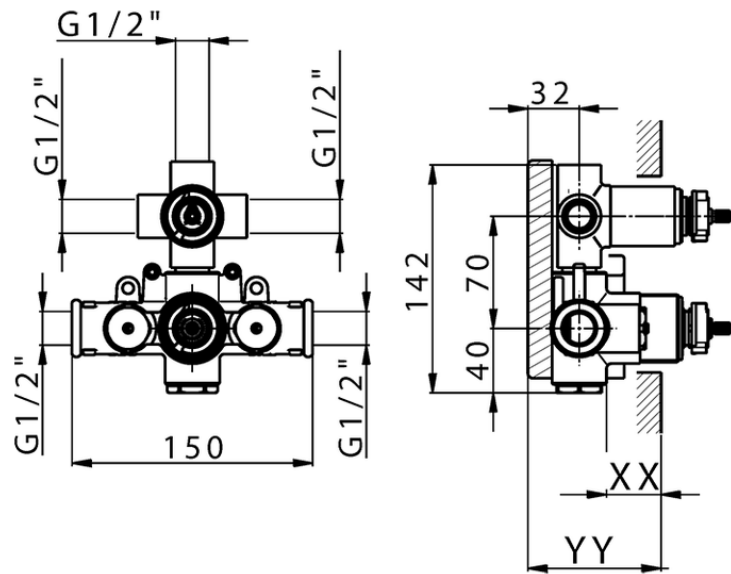

Exposed part for con.thermo.shower valve, 3-outlet ALMA_A3018200

A3018200

<https://en.cisal.it/exposed-part-for-con-thermo-shower-valve-3-outlet-alma-a3018200>

Piastra/Plate/Plaque/Platte/Placa

2-3mm: XX 25-40 YY 76-91

10 mm: XX 16-31 YY 65-80

ZA018201

<https://en.cisal.it/concealed-thermostatic-shower-valve-3-outlets-concealed-za018201>

2026-04-29