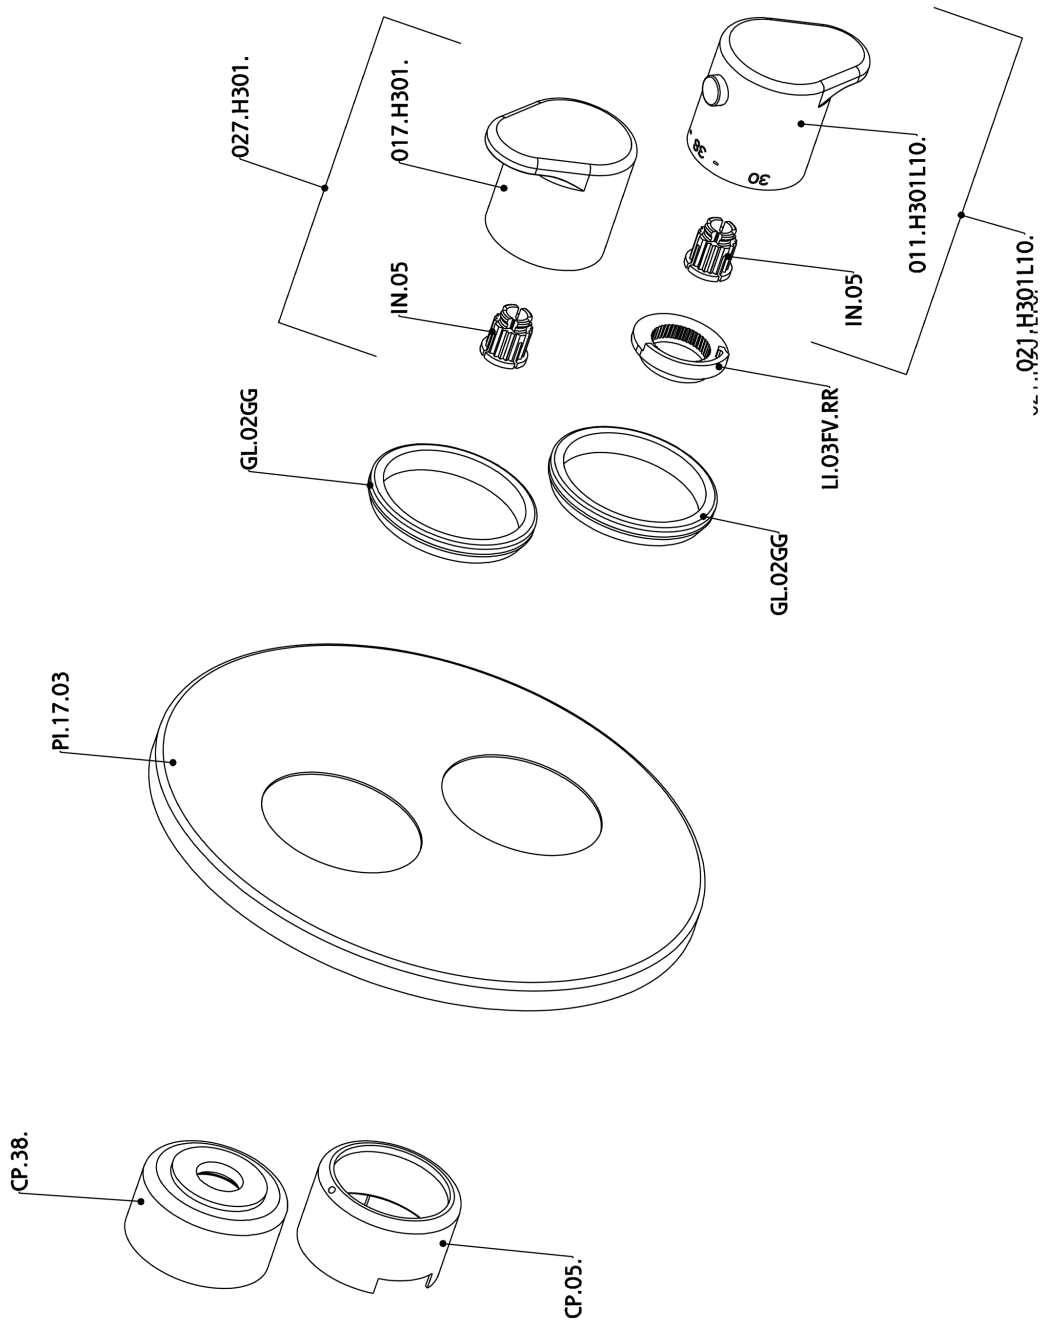

## Exposed part for con.thermo.shower valve, 3-outlet ALMA\_A3018200

A3018200

<https://en.cisal.it/exposed-part-for-con-thermo-shower-valve-3-outlet-alma-a3018200>

## Concealed thermostatic shower valve, 3-outlets CONCEALED\_ZA018201

ZA018201

<https://en.cisal.it/concealed-thermostatic-shower-valve-3-outlets-concealed-za018201>

2026-04-09