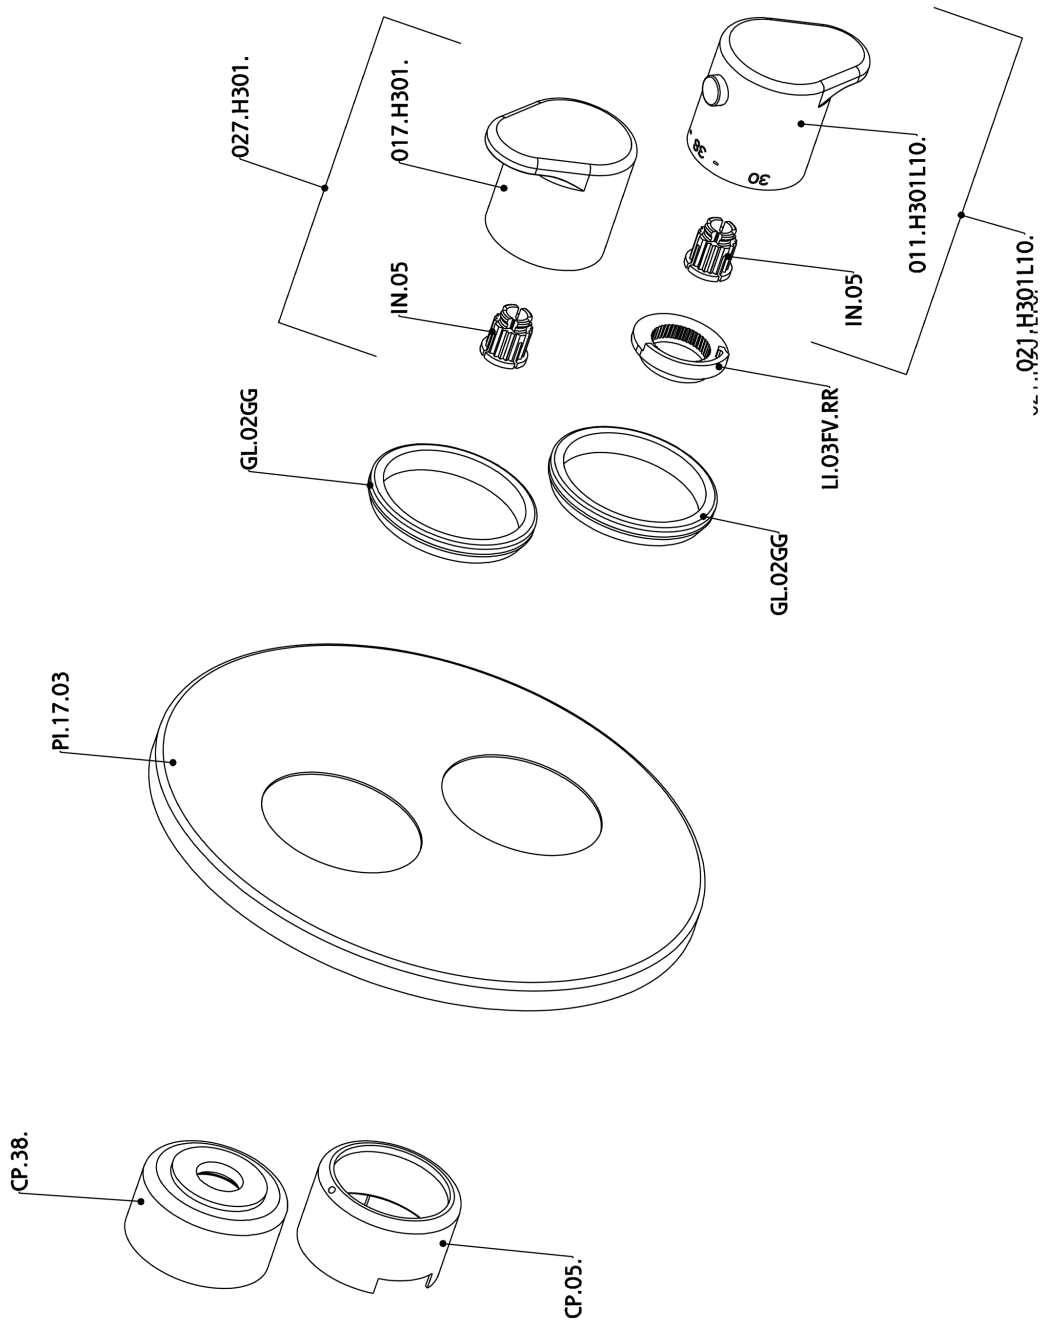

## Exposed part for con.thermo.shower valve, 3-outlet ALMA\_A3018200

A3018200

<https://en.cisal.it/exposed-part-for-con-thermo-shower-valve-3-outlet-alma-a3018200>

## Concealed thermostatic shower valve, 3-outlets CONCEALED\_ZA018201

ZA018201

<https://en.cisal.it/concealed-thermostatic-shower-valve-3-outlets-concealed-za018201>

2026-04-30