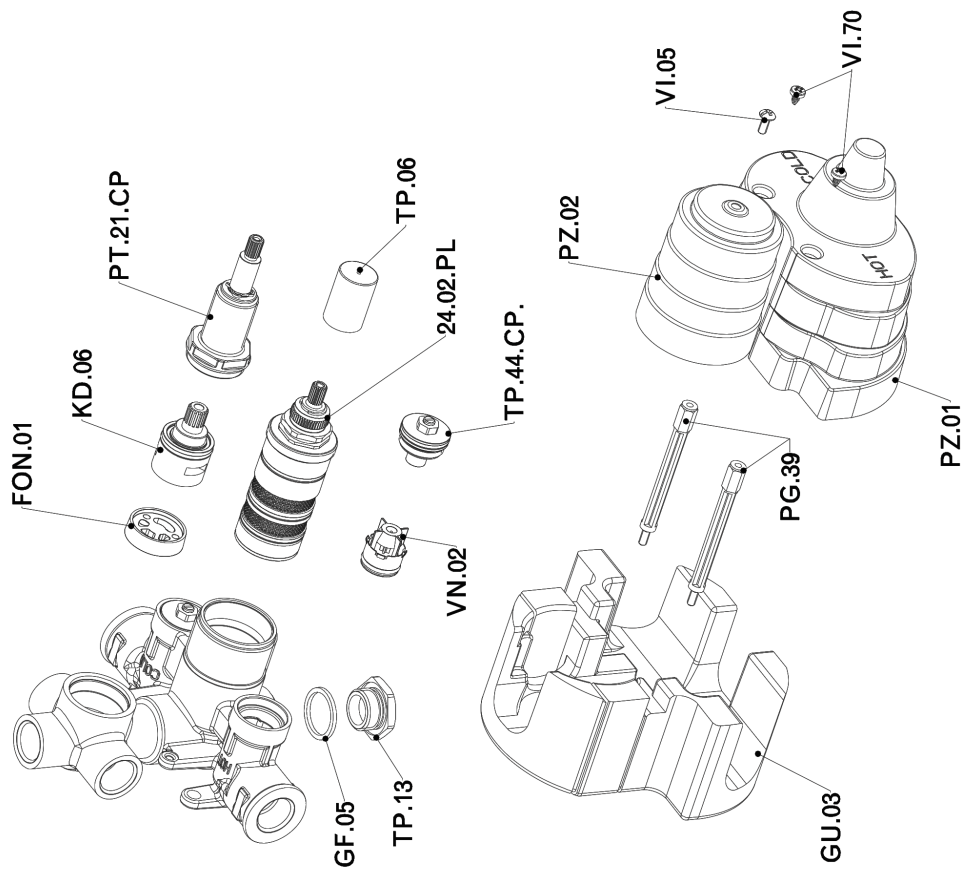

## Exposed part for con.thermo.shower valve, 3-outlet ALMA\_A3018200

A3018200

<https://en.cisal.it/exposed-part-for-con-thermo-shower-valve-3-outlet-alma-a3018200>

## Concealed thermostatic shower valve, 3-outlets CONCEALED\_ZA018201

ZA018201

<https://en.cisal.it/concealed-thermostatic-shower-valve-3-outlets-concealed-za018201>

2026-04-09