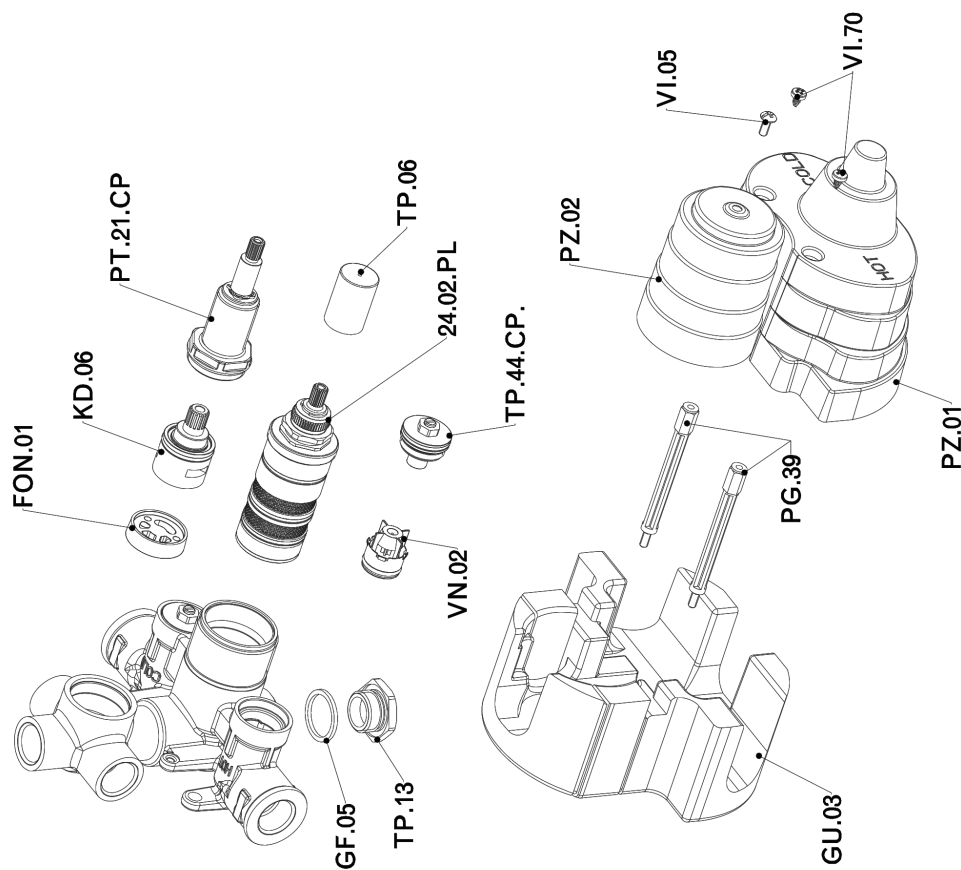

## Exposed part for con.thermo.shower valve, 3-outlet ALMA\_A3018200

A3018200

<https://en.cisal.it/exposed-part-for-con-thermo-shower-valve-3-outlet-alma-a3018200>

## Concealed thermostatic shower valve, 3-outlets CONCEALED\_ZA018201

ZA018201

<https://en.cisal.it/concealed-thermostatic-shower-valve-3-outlets-concealed-za018201>

2026-06-14