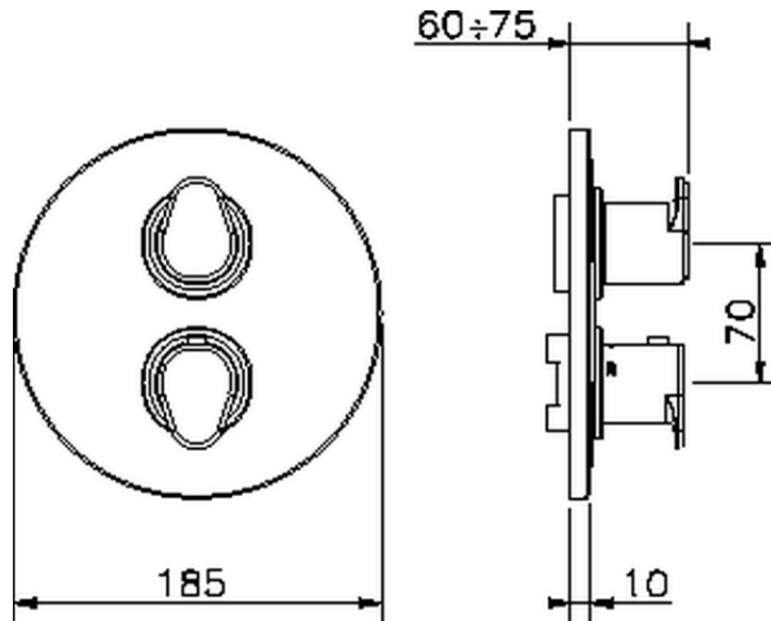

Exposed part for con.thermo.shower valve, 3-outlet ALMA_A3018200

A3018200

<https://en.cisal.it/exposed-part-for-con-thermo-shower-valve-3-outlet-alma-a3018200>

Piastra/Plate/Plaque/Platte/Placa

2-3mm: XX 25-40 YY 76-91

10 mm: XX 16-31 YY 65-80

ZA018201

<https://en.cisal.it/concealed-thermostatic-shower-valve-3-outlets-concealed-za018201>

2026-04-09