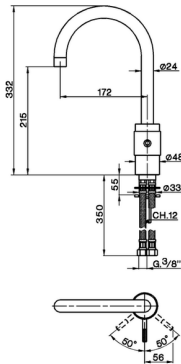

### CHARACTERISTICS

Cartridge Spare Parts **ZZ93792000**

**38 mm Cartridge**