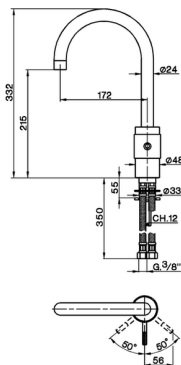

CHARACTERISTICS

Cartridge Spare Parts **ZZ93792000**

38 mm Cartridge