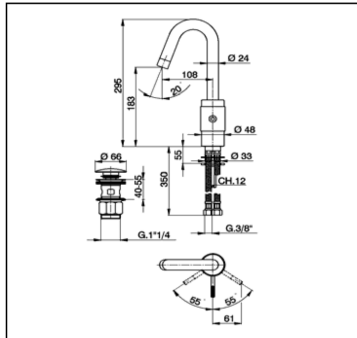

Single lever sink mixer KITCHEN_ST000530

cisal

ST 00051 - ST 00053

NR.	DESCRIZIONE DESCRIPTION BESCHREIBUNG DESCRIPTION	N.CODICE CODE NO. WERSKNR. NR.CODE	NR.	DESCRIZIONE DESCRIPTION BESCHREIBUNG DESCRIPTION	N.CODICE CODE NO. WERSKNR. NR.CODE	NR.	DESCRIZIONE DESCRIPTION BESCHREIBUNG DESCRIPTION	N.CODICE CODE NO. WERSKNR. NR.CODE
1	Canna sagomata Ø24 interasse 108 Swinging spout 108 Ø24 Auslauf-Rohr-U-108 Ø24 Bec orientable 108 Ø24	ZZ937980	5	Rondella antifrizione Dichtung fuer Huelse Washer for covering tube Joint pour bague couverture	ZZ937940	13	Set installazione monocomando monoforo Installation set single hole Befestigungsset Set installation	ZZ928990
1-1	Aeratore M.22x1 IA Cascade Mousseur M.22x1 IA Cascade Perlator M.22x1 IA Cascade Mousseur M.22x1 IA Cascade	ZZ932830	6	Anello per canna Ring for spout Ring fuer Auslauf Bague pour bec	ZZ941020	13-1	Guarnizione fibra 3/8" Gasket rubber 3/8" Fiberdichtung 3/8" Joint en fibre 3/8"	ZZ926960
1-2	Cartuccia per aeratore M. 22x1 Cascade Mousseur cartridge M.22x1 Cascade Kart. f/Perlator M.22x1 Cascade Cartouche x mousseur M.22x1 Cascade	ZZ933390	7	O.R. 11 NBR 75 SH. O.R. 11 NBR 75 SH. O.R. 11 NBR 75 SH. O.R. 11 NBR 75 SH.	ZZ926900	14	Piletta Rapid 1 1/4" per lavabo Waste Rapid 1 1/4" for basin Ablauf Rapid 1 1/4" fuer Waschtisch Crépine Rapid 1 1/4" pour lavabo	ZA001620
1-3	Vite M.4x4,5 tc. tc. Screw M.4x4,5 Schraube M.4x4,5 Vis M.4x4,5	ZZ941010	8	Rondella antifrizione Dichtung fuer Huelse Washer for covering tube Joint pour bague couverture	ZZ941030	15	Canna alta Ø24 interasse 172 Swinging spout 172 Ø24 Auslauf-Rohr-U-172 Ø24 Bec orientable 172 Ø24	ZZ938000
2	Canotto copricartuccia Tube for escutcheon Huelse f.Abdeckkappe Canot couvre-cartouche	ZZ937890	9	Vite M.4x8 Screw M.4x8 Schraube M.4x8 Vis M.4x8	ZZ938030	15-1	Aeratore M.22x1 IA Cascade Mousseur M.22x1 IA Cascade Perlator M.22x1 IA Cascade Mousseur M.22x1 IA Cascade	ZZ932830
2-1	Guarnizione per canotto copricartuccia Gasket for tube for escutcheon Dichtung Huelse f.Abdeckkappe Joint pour canot couvre-cartouche	ZZ937900	10	Calotta bloccaggio cartuccia deviatore Nut 6-way ceramic diverter Mutter Ecrrou de bloquage	ZZ936430	15-2	Cartuccia per aeratore M. 22x1 Cascade Mousseur cartridge M.22x1 Cascade Kart. f/Perlator M.22x1 Cascade Cartouche x mousseur M.22x1 Cascade	ZZ933390
3	Asta leva monocomando Rod for Lever Stange fuer Hebel Tige levier mitigeur	ZZ937910	11	Cartuccia monocomando Mixing valve Kartusche Cartouche mitigeurs	ZZ937920	15-3	Vite M.4x4,5 tc. tc. Screw M.4x4,5 Schraube M.4x4,5 Vis M.4x4,5	ZZ941010
4	Terminale leva "LS" Knob for lever "LS" Design Griffelement "LS" Embout levier "LS"	LS010000	12	Flessibile M.11x1 3/8" L.365 Flex M.11x1 3/8" L.365 Anschluss Schlauch M.11x1 3/8" L.365 Flex M.11x1 3/8" L.365	ZZ928420			

ST000530

<https://en.cisal.it/single-lever-sink-mixer-kitchen-st000530>

2026-06-10