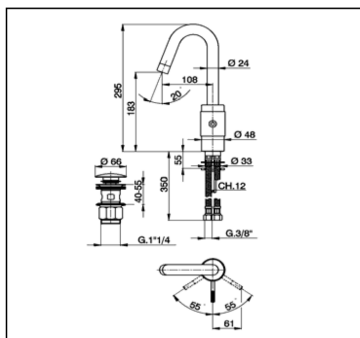

Single lever sink mixer KITCHEN_ST000530

cisal

ST 00051 - ST 00053

NR.	DESCRIZIONE DESCRIPTION BESCHREIBUNG DESCRIPTION	N.CODICE CODE NO. WERSKNR. NR.CODE	NR.	DESCRIZIONE DESCRIPTION BESCHREIBUNG DESCRIPTION	N.CODICE CODE NO. WERSKNR. NR.CODE	NR.	DESCRIZIONE DESCRIPTION BESCHREIBUNG DESCRIPTION	N.CODICE CODE NO. WERSKNR. NR.CODE
1	Canna sagomata Ø24 interasse 108 Swinging spout 108 Ø24 Auslauf-Rohr-U-108 Ø24 Bec orientable 108 Ø24	ZZ937980	5	Rondella antifrizione Dichtung fuer Huelse Washer for covering tube Joint pour bague couverture	ZZ937940	13	Set installazione monocomando monoforo Installation set single hole Befestigungsset Set installation	ZZ928990
1-1	Aeratore M.22x1 IA Cascade Mousseur M.22x1 IA Cascade Perlator M.22x1 IA Cascade Mousseur M.22x1 IA Cascade	ZZ932830	6	Anello per canna Ring for spout Ring fuer Auslauf Bague pour bec	ZZ941020	13-1	Guarnizione fibra 3/8" Gasket rubber 3/8" Fiberdichtung 3/8" Joint en fibre 3/8"	ZZ926960
1-2	Cartuccia per aeratore M. 22x1 Cascade Mousseur cartridge M.22x1 Cascade Kart. f/Perlator M.22x1 Cascade Cartouche x mousseur M.22x1 Cascade	ZZ933390	7	O.R. 11 NBR 75 SH. O.R. 11 NBR 75 SH. O.R. 11 NBR 75 SH. O.R. 11 NBR 75 SH.	ZZ926900	14	Piletta Rapid 1 1/4" per lavabo Waste Rapid 1 1/4" for basin Ablauf Rapid 1 1/4" fuer Waschtisch Crépine Rapid 1 1/4" pour lavabo	ZA001620
1-3	Vite M.4x4,5 tc. tc. Screw M.4x4,5 Schraube M.4x4,5 Vis M.4x4,5	ZZ941010	8	Rondella antifrizione Dichtung fuer Huelse Washer for covering tube Joint pour bague couverture	ZZ941030	15	Canna alta Ø24 interasse 172 Swinging spout 172 Ø24 Auslauf-Rohr-U-172 Ø24 Bec orientable 172 Ø24	ZZ938000
2	Canotto copricartuccia Tube for escutcheon Huelse f.Abdeckkappe Canot couvre-cartouche	ZZ937890	9	Vite M.4x8 Screw M.4x8 Schraube M.4x8 Vis M.4x8	ZZ938030	15-1	Aeratore M.22x1 IA Cascade Mousseur M.22x1 IA Cascade Perlator M.22x1 IA Cascade Mousseur M.22x1 IA Cascade	ZZ932830
2-1	Guarnizione per canotto copricartuccia Gasket for tube for escutcheon Dichtung Huelse f.Abdeckkappe Joint pour canot couvre-cartouche	ZZ937900	10	Calotta bloccaggio cartuccia deviatore Nut 6-way ceramic diverter Mutter Ecrrou de bloquage	ZZ936430	15-2	Cartuccia per aeratore M. 22x1 Cascade Mousseur cartridge M.22x1 Cascade Kart. f/Perlator M.22x1 Cascade Cartouche x mousseur M.22x1 Cascade	ZZ933390
3	Asta leva monocomando Rod for Lever Stange fuer Hebel Tige levier mitigeur	ZZ937910	11	Cartuccia monocomando Mixing valve Kartusche Cartouche mitigeurs	ZZ937920	15-3	Vite M.4x4,5 tc. tc. Screw M.4x4,5 Schraube M.4x4,5 Vis M.4x4,5	ZZ941010
4	Terminale leva "LS" Knob for lever "LS" Design Griffelement "LS" Embout levier "LS"	LS010000	12	Flessibile M.11x1 3/8" L.365 Flex M.11x1 3/8" L.365 Anschluss Schlauch M.11x1 3/8" L.365 Flex M.11x1 3/8" L.365	ZZ928420			

ST000530

<https://en.cisal.it/single-lever-sink-mixer-kitchen-st000530>

2026-07-03