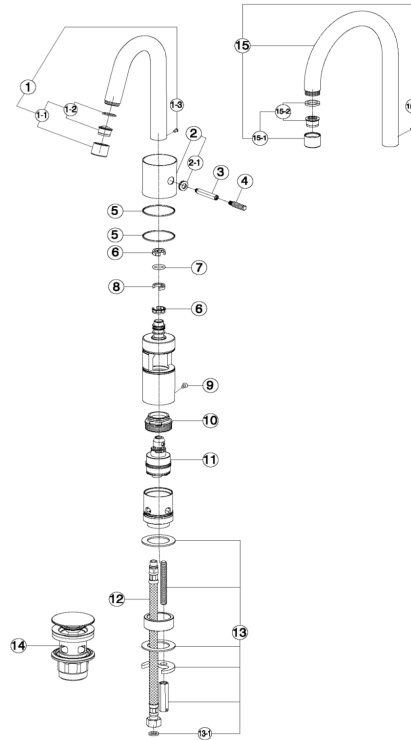

Single lever sink mixer KITCHEN_ST000530

cisal

ST 00051 - ST 00053

NR.	DESCRIZIONE DESCRIPTION BESCHREIBUNG DESCRIPTION	N.CODICE CODE NO. WERSKNR. NR.CODE	NR.	DESCRIZIONE DESCRIPTION BESCHREIBUNG DESCRIPTION	N.CODICE CODE NO. WERSKNR. NR.CODE	NR.	DESCRIZIONE DESCRIPTION BESCHREIBUNG DESCRIPTION	N.CODICE CODE NO. WERSKNR. NR.CODE
1	Canna sagomata Ø24 interasse 108 Swinging spout 108 Ø24 Auslauf-Rohr-U-108 Ø24 Bec orientable 108 Ø24	ZZ937980	5	Rondella antifrizione Dichtung fuer Huelse Washer for covering tube Joint pour bague couverture	ZZ937940	13	Set installazione monocomando monoforo Installation set single hole Befestigungsset Set installation	ZZ928990
1-1	Aeratore M.22x1 IA Cascade Mousseur M.22x1 IA Cascade Perlator M.22x1 IA Cascade Mousseur M.22x1 IA Cascade	ZZ932830	6	Anello per canna Ring for spout Ring fuer Auslauf Bague pour bec	ZZ941020	13-1	Guarnizione fibra 3/8" Gasket rubber 3/8" Fiberdichtung 3/8" Joint en fibre 3/8"	ZZ926960
1-2	Cartuccia per aeratore M. 22x1 Cascade Mousseur cartridge M.22x1 Cascade Kart. f/Perlator M.22x1 Cascade Cartouche x mousseur M.22x1 Cascade	ZZ933390	7	O.R. 11 NBR 75 SH. O.R. 11 NBR 75 SH. O.R. 11 NBR 75 SH. O.R. 11 NBR 75 SH.	ZZ926900	14	Piletta Rapid 1 1/4" per lavabo Waste Rapid 1 1/4" for basin Ablauf Rapid 1 1/4" fuer Waschtisch Crépine Rapid 1 1/4" pour lavabo	ZA001620
1-3	Vite M.4x4,5 tc. tc. Screw M.4x4,5 Schraube M.4x4,5 Vis M.4x4,5	ZZ941010	8	Rondella antifrizione Dichtung fuer Huelse Washer for covering tube Joint pour bague couverture	ZZ941030	15	Canna alta Ø24 interasse 172 Swinging spout 172 Ø24 Auslauf-Rohr-U-172 Ø24 Bec orientable 172 Ø24	ZZ938000
2	Canotto copricartuccia Tube for escutcheon Huelse f.Abdeckkappe Canot couvre-cartouche	ZZ937890	9	Vite M.4x8 Screw M.4x8 Schraube M.4x8 Vis M.4x8	ZZ938030	15-1	Aeratore M.22x1 IA Cascade Mousseur M.22x1 IA Cascade Perlator M.22x1 IA Cascade Mousseur M.22x1 IA Cascade	ZZ932830
2-1	Guarnizione per canotto copricartuccia Gasket for tube for escutcheon Dichtung Huelse f.Abdeckkappe Joint pour canot couvre-cartouche	ZZ937900	10	Calotta bloccaggio cartuccia deviatore Nut 6-way ceramic diverter Mutter Ecrrou de bloquage	ZZ936430	15-2	Cartuccia per aeratore M. 22x1 Cascade Mousseur cartridge M.22x1 Cascade Kart. f/Perlator M.22x1 Cascade Cartouche x mousseur M.22x1 Cascade	ZZ933390
3	Asta leva monocomando Rod for Lever Stange fuer Hebel Tige levier mitigeur	ZZ937910	11	Cartuccia monocomando Mixing valve Kartusche Cartouche mitigeurs	ZZ937920	15-3	Vite M.4x4,5 tc. tc. Screw M.4x4,5 Schraube M.4x4,5 Vis M.4x4,5	ZZ941010
4	Terminale leva "LS" Knob for lever "LS" Design Griffelement "LS" Embout levier "LS"	LS010000	12	Flessibile M.11x1 3/8" L.365 Flex M.11x1 3/8" L.365 Anschluss Schlauch M.11x1 3/8" L.365 Flex M.11x1 3/8" L.365	ZZ928420			

ST000530

<https://en.cisal.it/single-lever-sink-mixer-kitchen-st000530>

2026-06-10